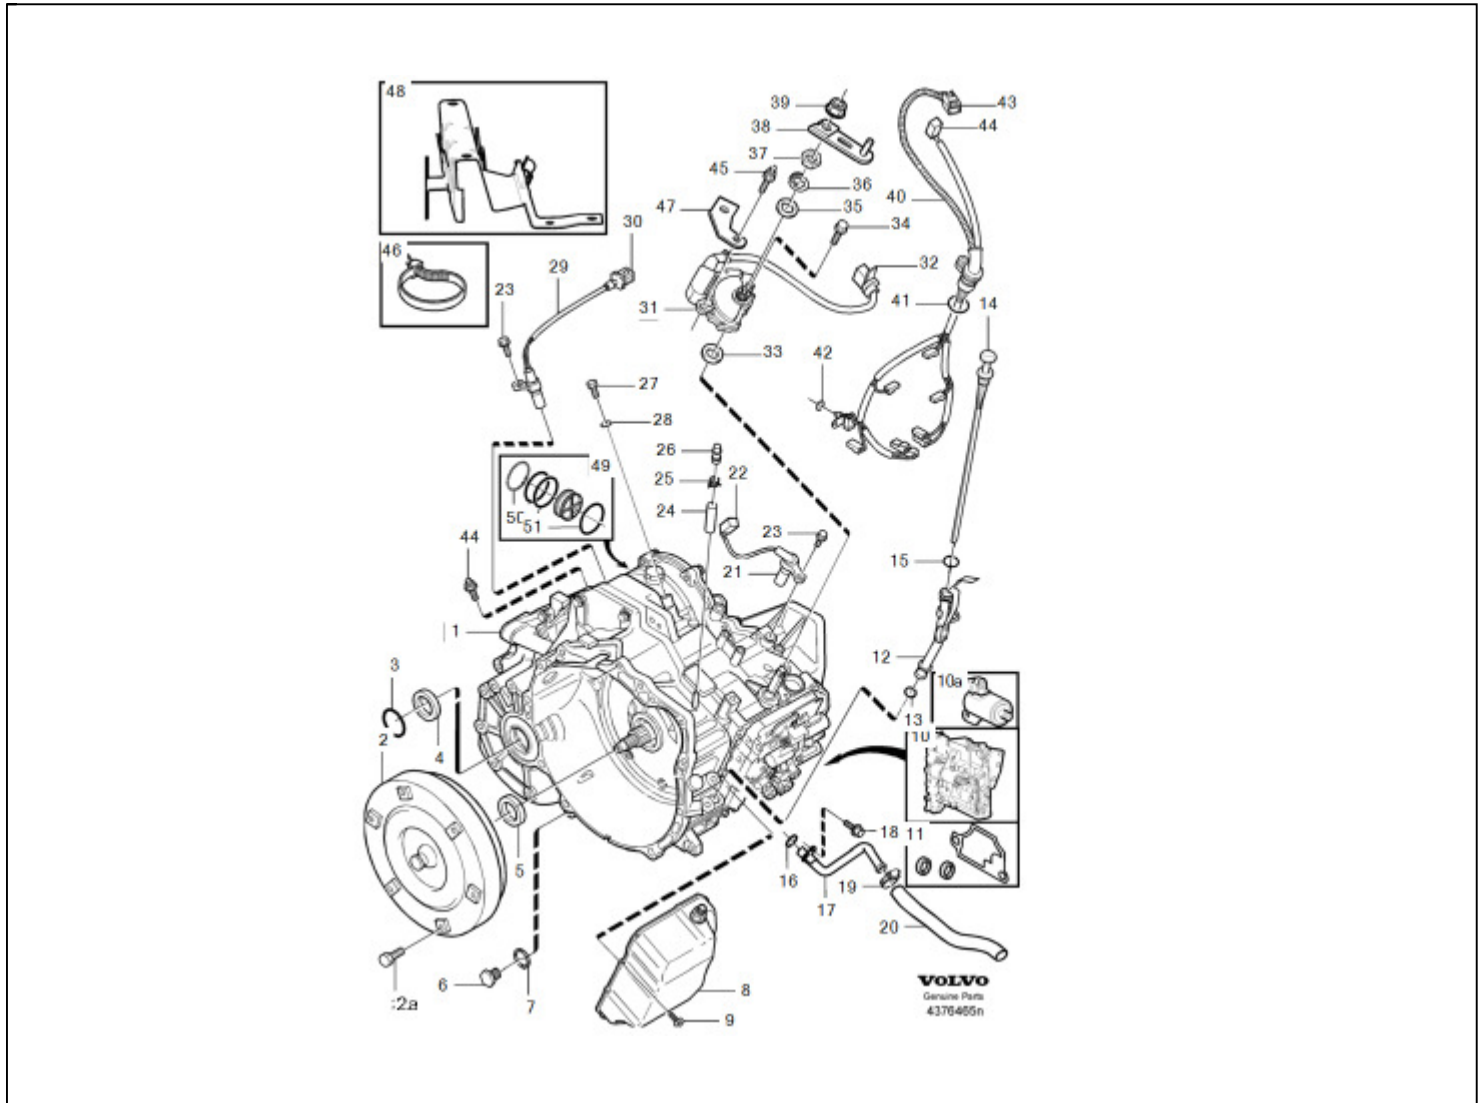

43 | Transmission, automatic related parts AW55-50SN 2001- 8601976

Fig.	Part No.	Description	Qty.	PS
1	8251811	Automatic gearbox, exch	1	EU
2	30713944	Torque converter	1	
2a	979671	Six point socket screw M8x12	6	
3	8632036	O-ring	2	
4	6843112	Drive shaft seal, left Replacement parts may differ from production parts.	1	
	9495018	Drive shaft seal, right	1	
5	9495017	Sealing ring	1	
6	30713956	Drain plug	1	
7	977751	Gasket	1	

8	31259502	Oil sump	1	
9	986236	Six point socket screw	9	
10	30713189	Control system, kit	1	
10a	8636197	Solenoid S1 This solenoid must be ordered for cars built before 2003, which have never had the control system replaced.	1	
	30651854	Solenoid S1	1	
	8636198	Solenoid S2	1	
	8636199	Solenoid S3	1	
	8636200	Solenoid S4	1	
	8636201	Solenoid S5 Replacement parts may differ from production parts.	1	
11	274470	Gasket kit Must be ordered in conjunction with replacing the control system.	1	
12	30713957	Dipstick tube	1	
13	9495026	Sealing ring	1	
14	9495020	Dipstick	1	
15	1233071	O-ring	1	
16	968757	O-ring	1	
17	30882849	Oil line	1	
18	985147	Flange screw M6x14	1	
19	978173	Hose clamp	1	
20	30792758	Hose	1	
21	30618272	Engine speed sensor	1	
22	9162187	Tab housing	1	
	9162047	Cable terminal	2	
23	986213	Six point socket screw M6x14	2	
24	9495027	Hose	1	
25	9143937	Clamp	2	
26	9143936	Air vent valve	1	
27	1233066	Plug	1	