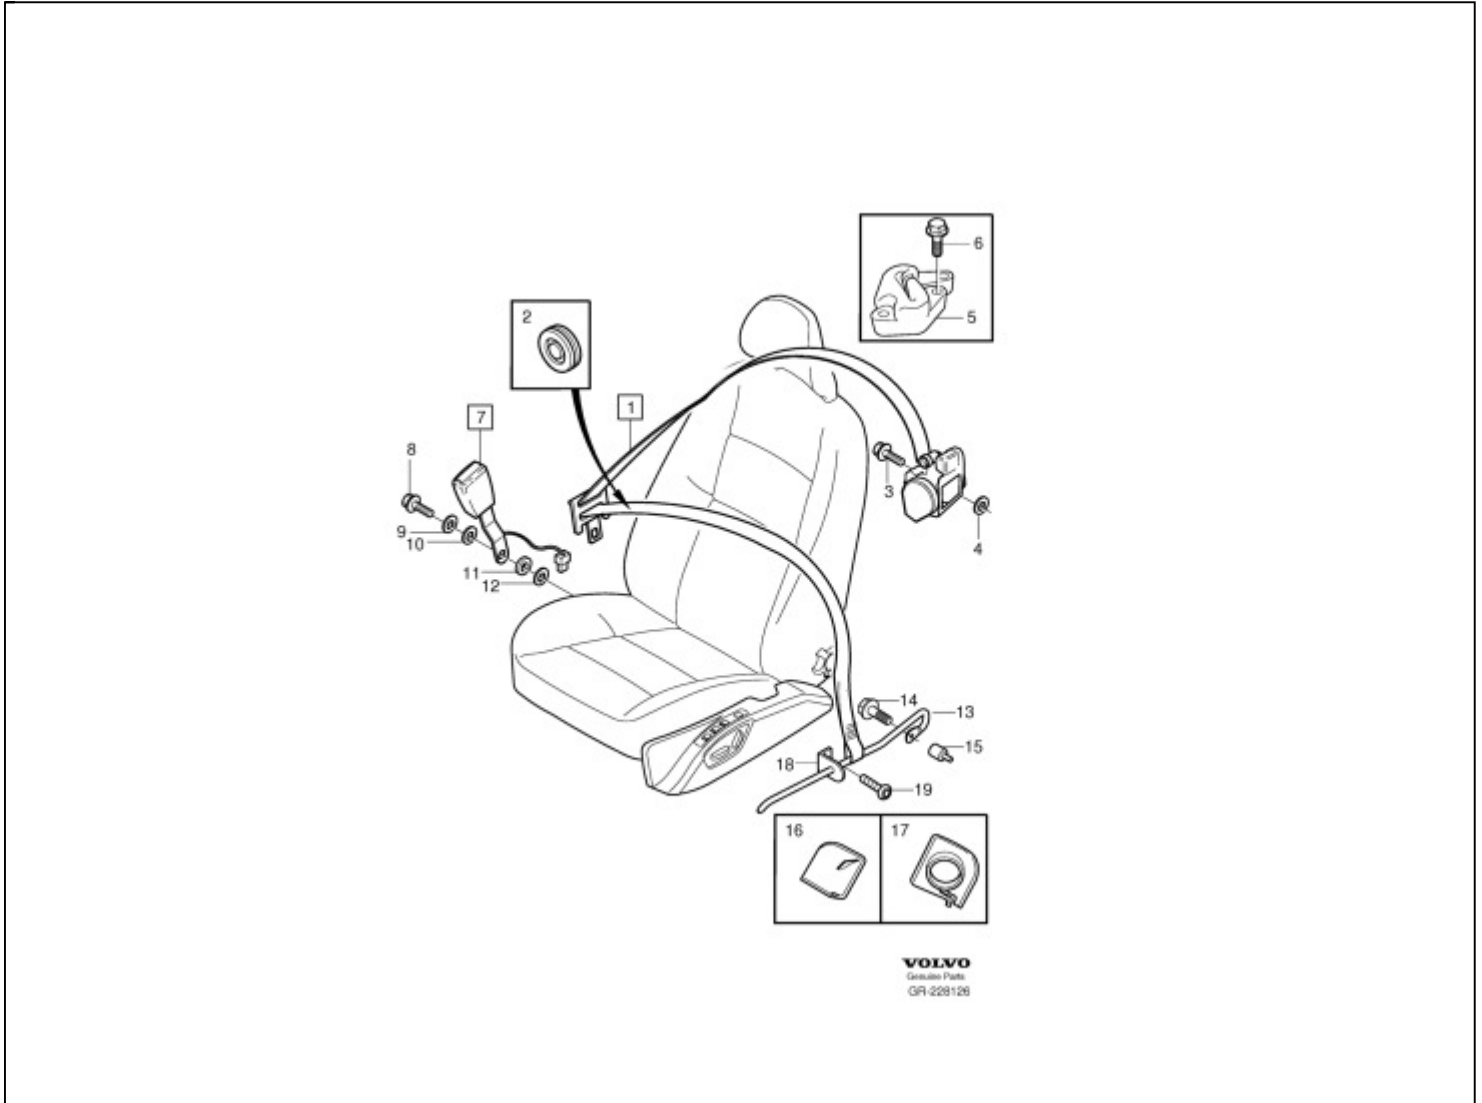

**884 | Front seat belt (CA), (US) CH 40000-, L.H.D**

Fig.	Part No.	Description	Qty.	PS
1	6841715	Seat belt, quartz, left CH -123000, Interior code: 5X71., Interior code: 5E74., Interior code: 5D78, 5E78., Interior code: 5X81, 5X84, 5D7G.	1	
	31320418	Seat belt, quartz, left CH 123001-128081, Interior code: 5X71., Interior code: 5E74., Interior code: 5D78, 5E78., Interior code: 5X81, 5X84, 5D7G.	1	
	31351422	Seat belt, quartz, left CH 128082-, Interior code: 5X71., Interior code: 5E74., Interior code: 5D78, 5E78., Interior code: 5X81, 5X84, 5D7G.	1	
	31267568	Seat belt, quartz, left CH -128081, Interior code: 5D78, 5E78., Interior code: 5X71, 5X81, 5X74, 5X84, 5D7G.	1	