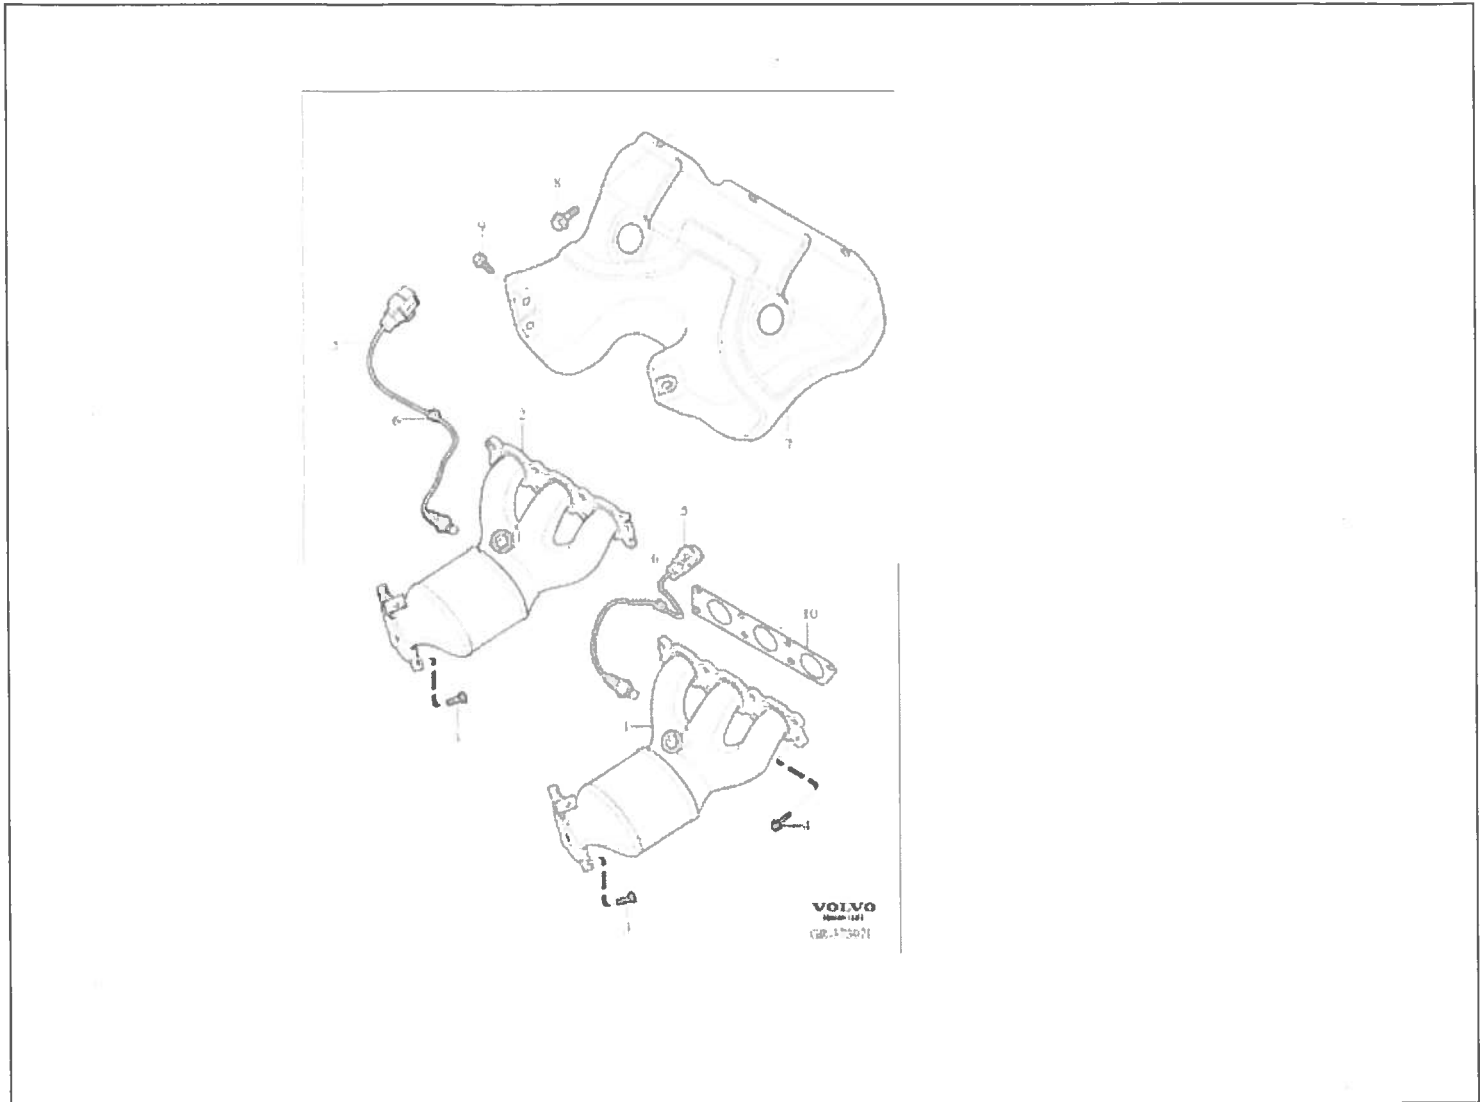

254 | Catalytic converter, B6324S5

pg 1 OF 4

Fig.	Part No.	Description	Qty.	PS
1	36000745	Catalytic converter, exch CH -568000	1	EU
	36001474	Catalytic converter, exch CH 568001-	1	EU
2	30684322	Gasket CH -568000	2	
	31293646	Gasket CH 568001-	2	
3	988939	Sems screw CH -568000	8	
4	8698426	Lock nut CH 568001-	8	

LAST 6 OF VIN #

Model : XC90 (03-)

Year : 2011

Engine : B6324S5

Gearbox : TF-80SC AWD

Pg 2 OF 4

5	30774651	Heated oxygen sensor	1	
6	30681335	Heated oxygen sensor	1	
7	988445	Clamp	2	
8	988493	Six point socket screw	2	
9	9202067	Retainer	3	
10	30751391	Clip	1	

Pg 3 OF 4

254 | Exhaust manifold with catalytic converter, B6324S5

Fig.	Part No.	Description	Qty.	PS
1	36000169	Catalytic converter, exch, 1,2,3 B6324S	1	EU
	36001151	Catalytic converter, exch, 1,2,3 B6324S5	1	EU
2	36000170	Catalytic converter, exch, 4,5,6 B6324S	1	EU
	36001152	Catalytic converter, exch, 4,5,6 B6324S5	1	EU
3	982817	Flange screw CH 568001-, M10x30	8	
4	999423	Sems screw	14	
5	30756121	Heated oxygen sensor	2	

6	982615	Retainer	2	
7	30637935	Protecting plate B6324S	1	
	31293120	Protecting plate B6324S5	1	
8	982793	Flange screw	3	
9	985180	Flange screw	2	
10	31293288	Gasket	2	