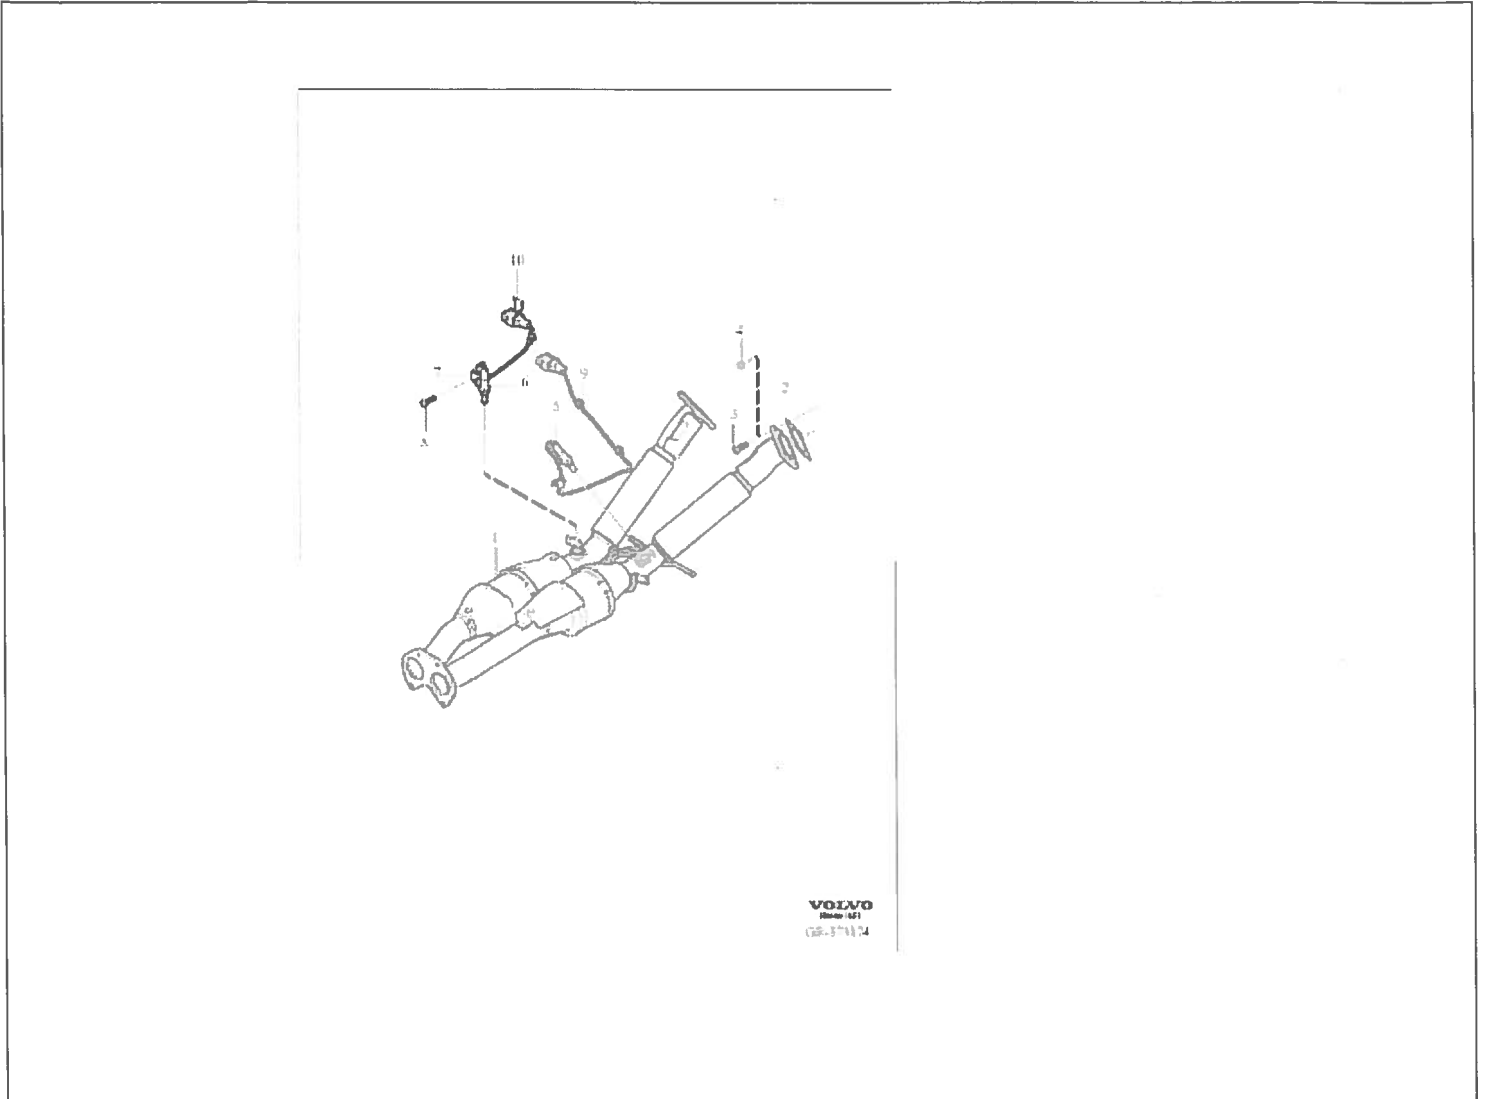

254 | Catalytic converter, B6324S5

pg 1 OF 4

Fig.	Part No.	Description	Qty.	PS
1	36000745	Catalytic converter, exch CH -568000	1	EU
	36001474	Catalytic converter, exch CH 568001-	1	EU
2	30684322	Gasket CH -568000	2	
	31293646	Gasket CH 568001-	2	
3	988939	Sems screw CH -568000	8	
4	8698426	Lock nut CH 568001-	8	

LAST 6 OF VIN #

Model : XC90 (03-)

Year : 2011

Engine : B6324S5

Gearbox : TF-80SC AWD

Pg 2 OF 4

5	30774651	Heated oxygen sensor	1	
6	30681335	Heated oxygen sensor	1	
7	988445	Clamp	2	
8	988493	Six point socket screw	2	
9	9202067	Retainer	3	
10	30751391	Clip	1	