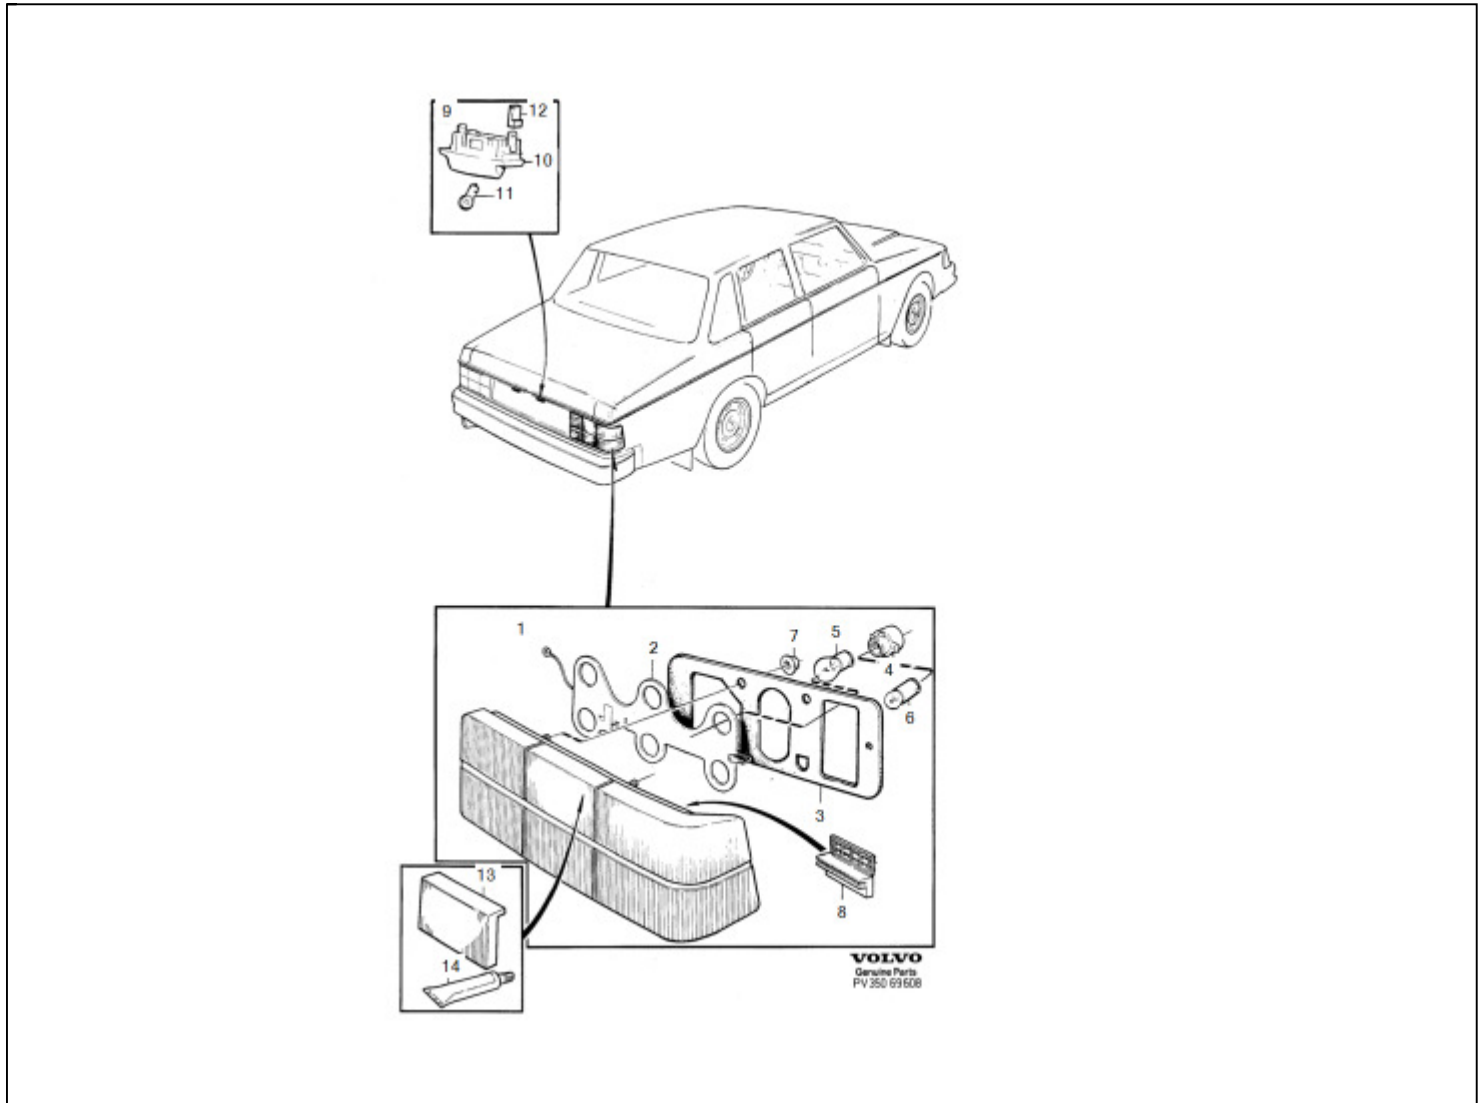

35 | Taillights 4DRS L.H., 4DRS S.R

Fig.	Part No.	Description	Qty.	PS
1	1372226	Tail light, left With chrome rim.	1	
	1372224	Tail light, left REPL 1PCS 1372449-7 With black rim.	1	
	1372449	Tail light, left	1	
2	1312420	Circuit card, left	1	
3	1235176	Gasket	1	
4	1372041	Lamp socket BA1S 21W	3	
	1372042	Lamp socket BA15D 5W	1	