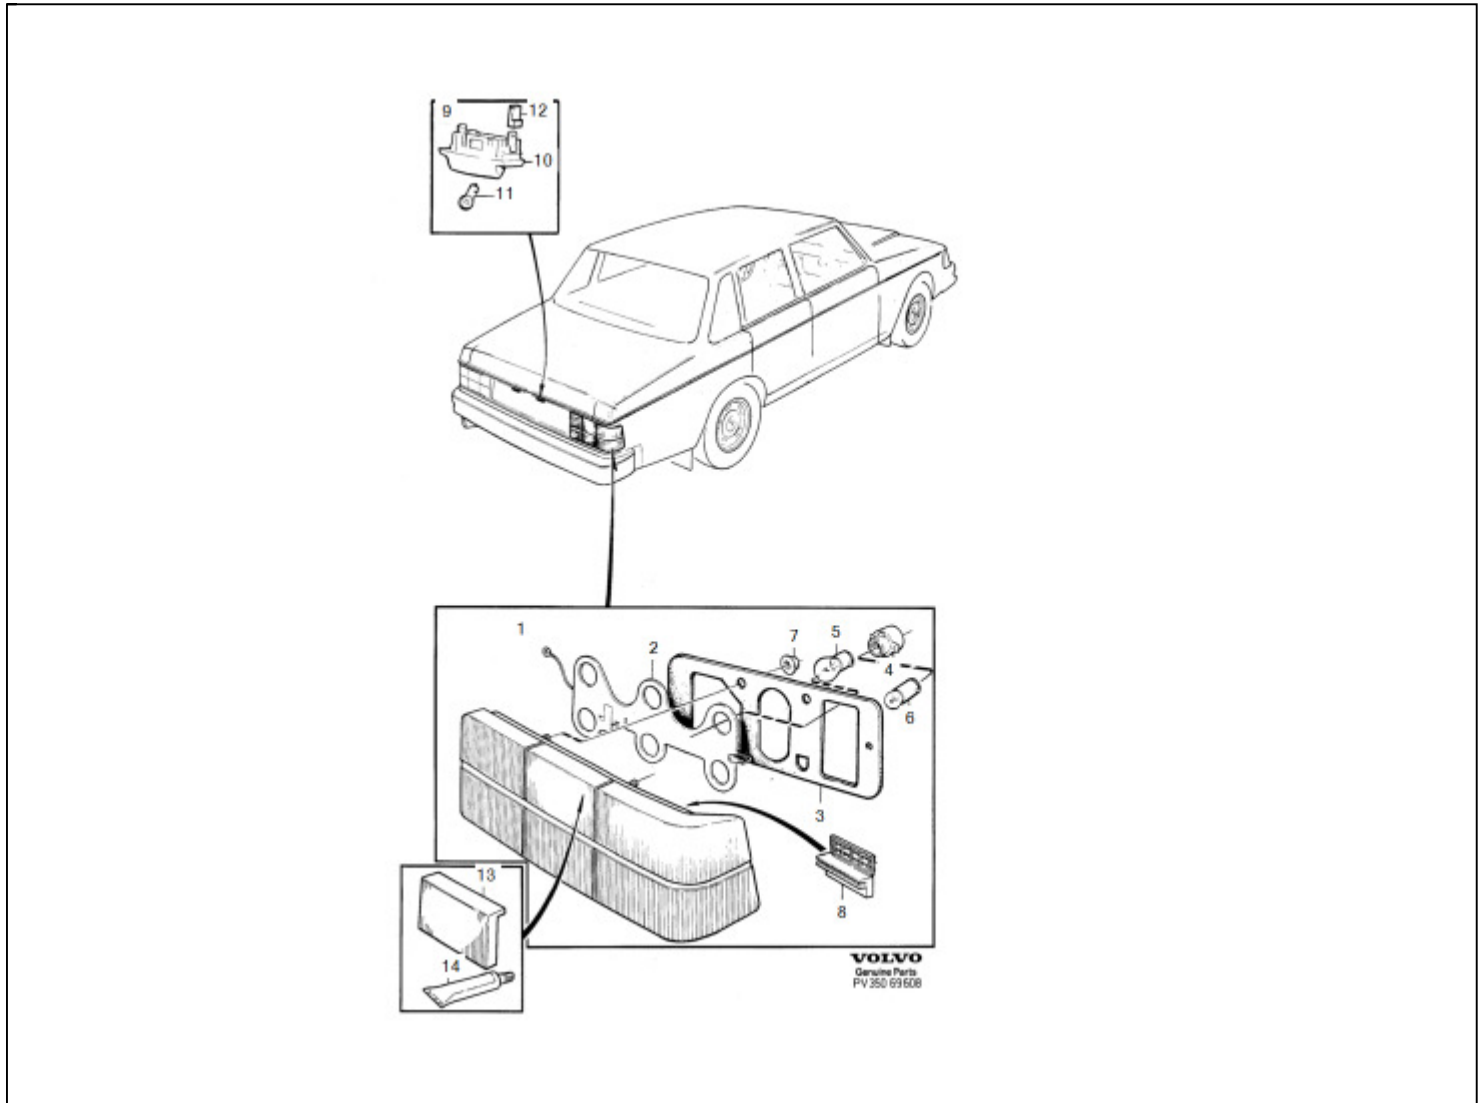

35 | Taillights 4DRS R.H., 4DRS S.R

Fig.	Part No.	Description	Qty.	PS
1	1372227	Tail light, right With chrome rim.	1	
	1372225	Tail light, right REPL 1PCS 1372450-5 With black rim.	1	SP
	1372450	Tail light, right	1	
2	1312421	Circuit card, right	1	
3	1235176	Gasket	1	
4	1372041	Lamp socket BA1S 21W	3	
	1372042	Lamp socket BA15D 5W	1	