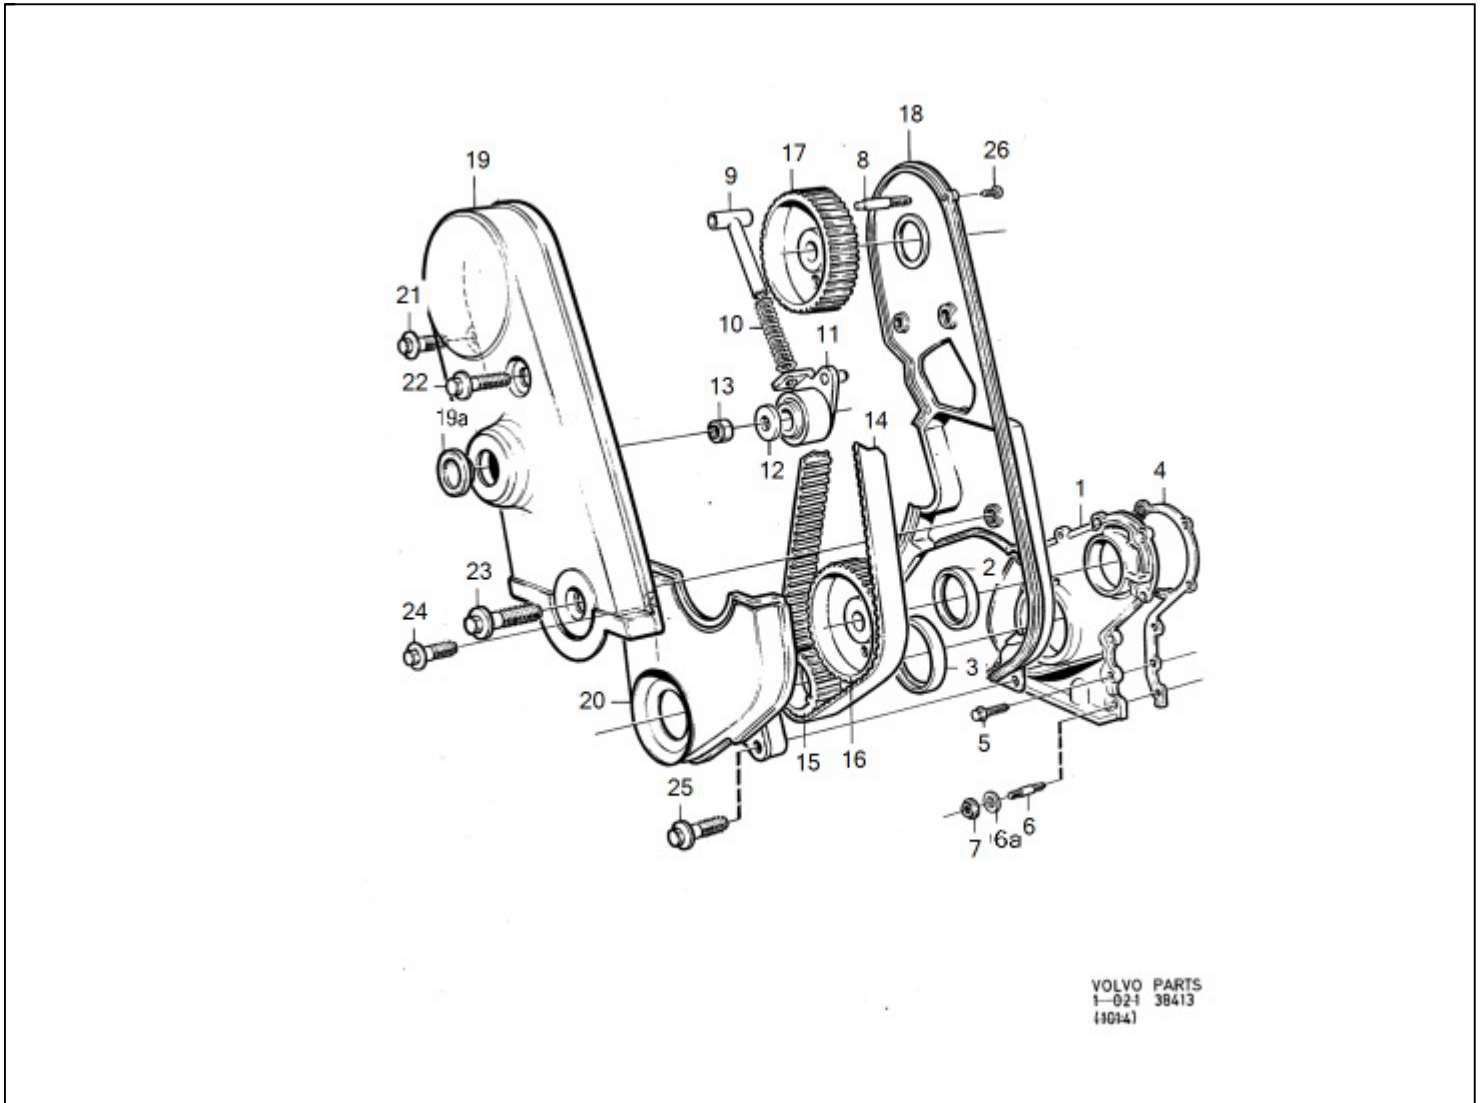

21 | Belt drive B230F, B230FT

VOLVO PARTS
1-02-1 38413
(1014)

Fig.	Part No.	Description	Qty.	PS
1	1336761	Sealing flange	1	
2	6842273	Sealing ring	1	
3	1276425	Sealing ring	1	
4	1378493	Gasket	1	
5	982757	Flange screw	6	
6	924055	Stud	2	
6a	986478	Washer	2	
7	985919	Flange nut	2	
8		Stud Cylinder head B230F, B230FT	1	

9	463386	Spring guide	1	
10	463389	Spring	1	
11	463633	Tension pulley	1	
12	463580	Washer	1	
13	985878	Hexagon nut	1	
14	271713	Tooth belt, kit	1	
15		Pulley Crank mechanism B230F, B230FT	1	
16		Pulley Engine with fittings B230F, B230FT	1	
17		Pulley Cylinder head B230F, B230FT	1	
18	1336756	Belt protector, rear	1	
19	1336757	Belt protector, upper	1	
19a	961970	Plug	1	
20	1378611	Belt protector, lower	1	
21	985183	Flange screw M6x30	1	
22	982763	Flange screw M6x45	1	
23	982801	Flange screw	1	
24	985183	Flange screw M6x30	1	
25	985188	Flange screw M8x30	1	
26	972575	Six point socket screw REPL 1PCS 986064	1	