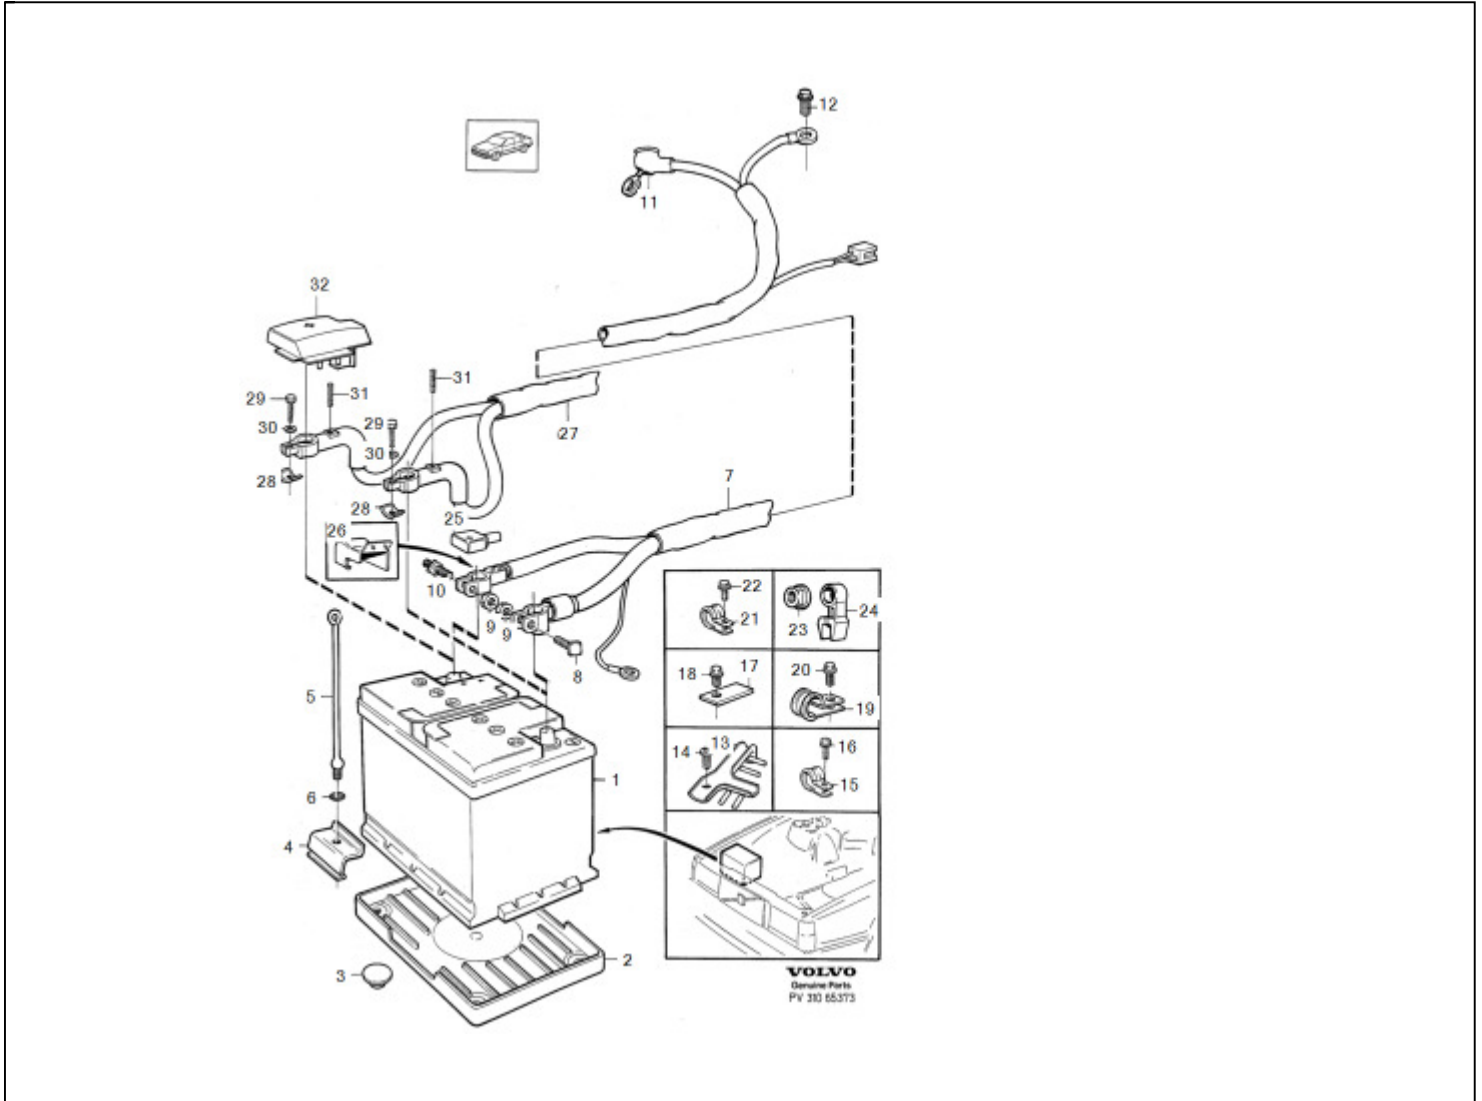

31 | Battery with mounting parts 6CYL 1995-, B6304FS2

Fig.	Part No.	Description	Qty.	PS
1	9128531	Battery 600A / 70Ah	1	
2	1334805	Battery box	1	
3	1334670	Spacer	4	
4	1316365	Bracket	1	
5	1247171	Screw	1	
6	955971	O-ring	1	
27		Cable harness, cable conduit engine compartment 960 1995	1	

		Cable harness, cable conduit engine compartment 960 1996-. S90, V90	1	
28	9162072	Clamp	2	
29	986964	Hexagon screw	2	
30		Washer	2	NS
31	962930	Set screw	2	
32	9148158	Cover, battery positive cable 1995, REPL 1PCS 9162235-7.	1	SP
	9162235	Cover, battery positive cable 1996-	1	OP