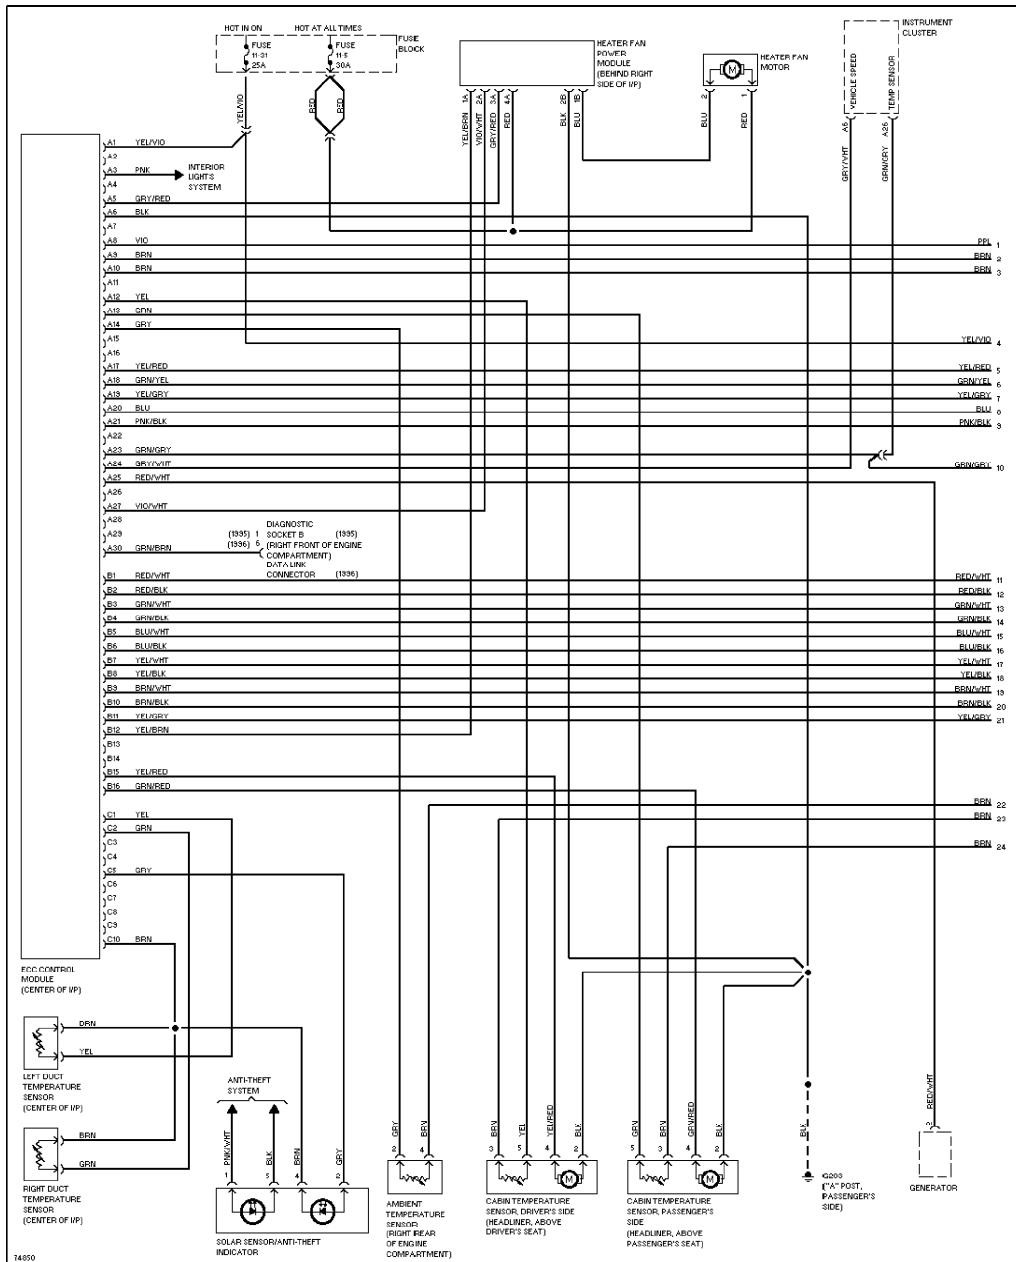

SYSTEM WIRING DIAGRAMS

1995 Volvo 850

1995 System Wiring Diagrams
Volvo - 850

AIR CONDITIONING

2.3L

2.3L Turbo, Air Conditioning Circuits (1 of 2)