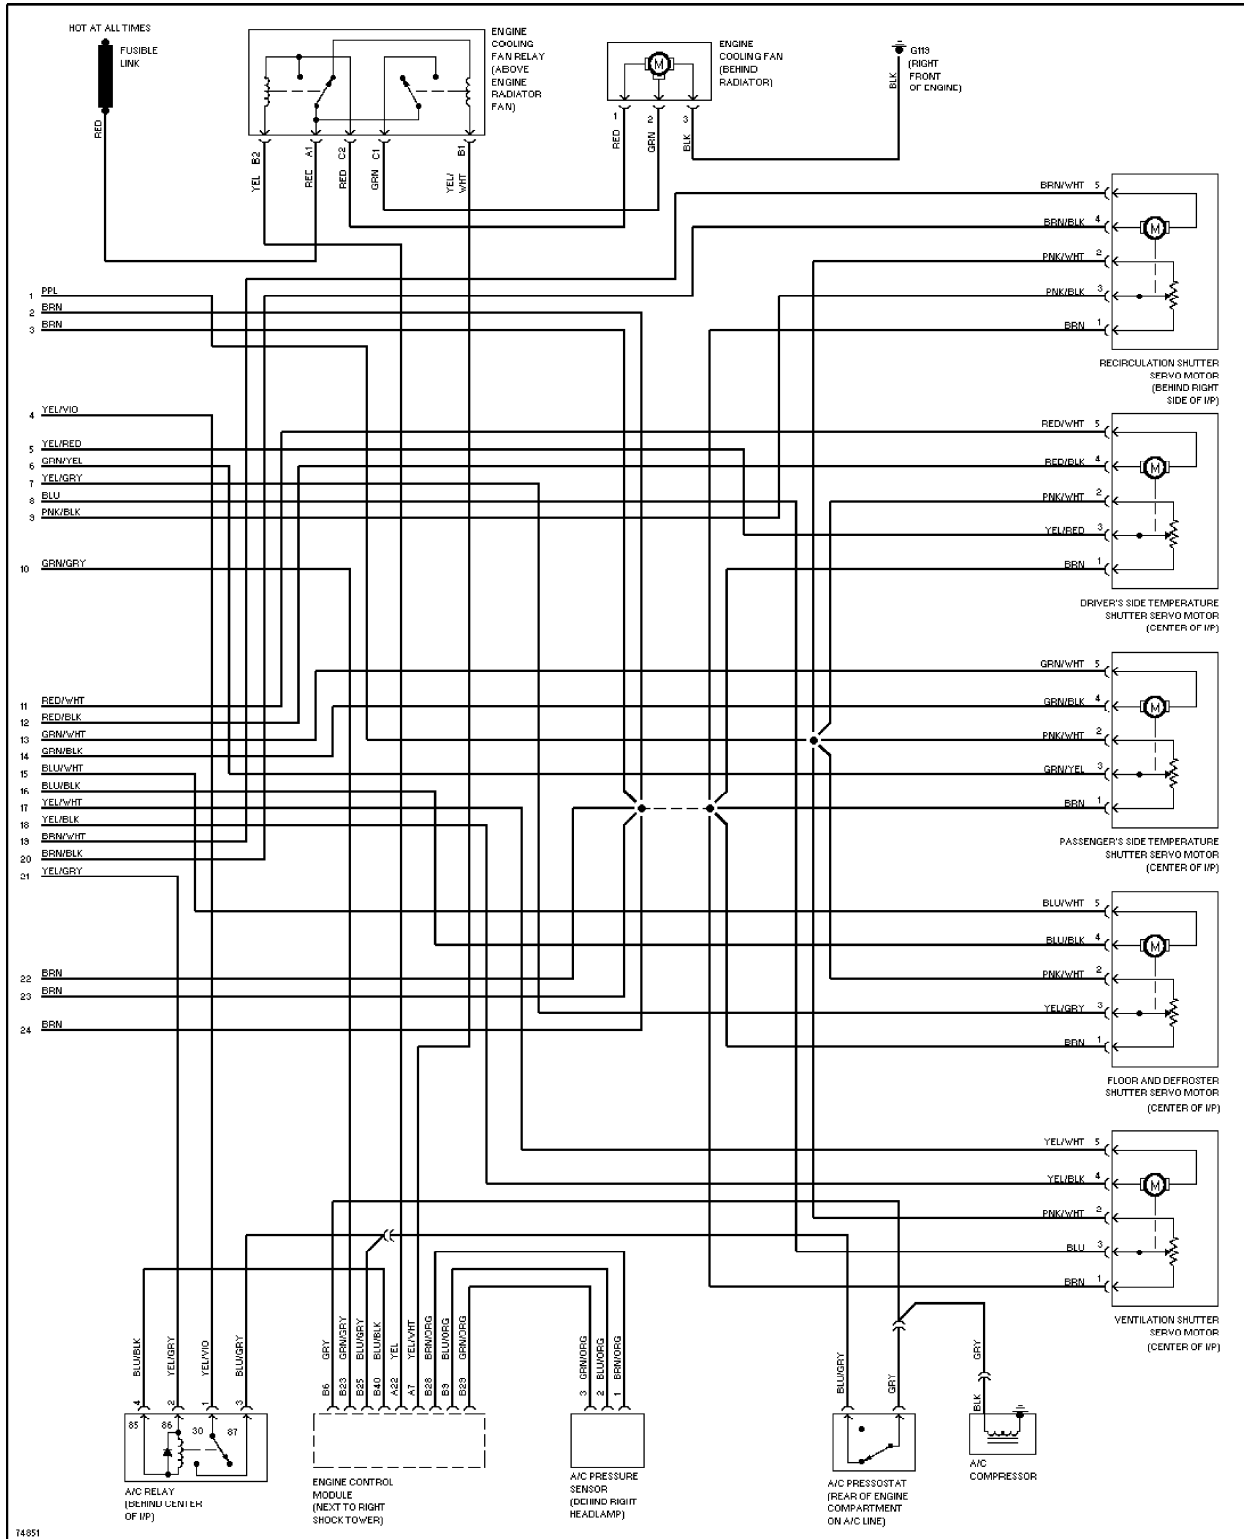

2.3L Turbo, Air Conditioning Circuits (2 of 2)

2.4L