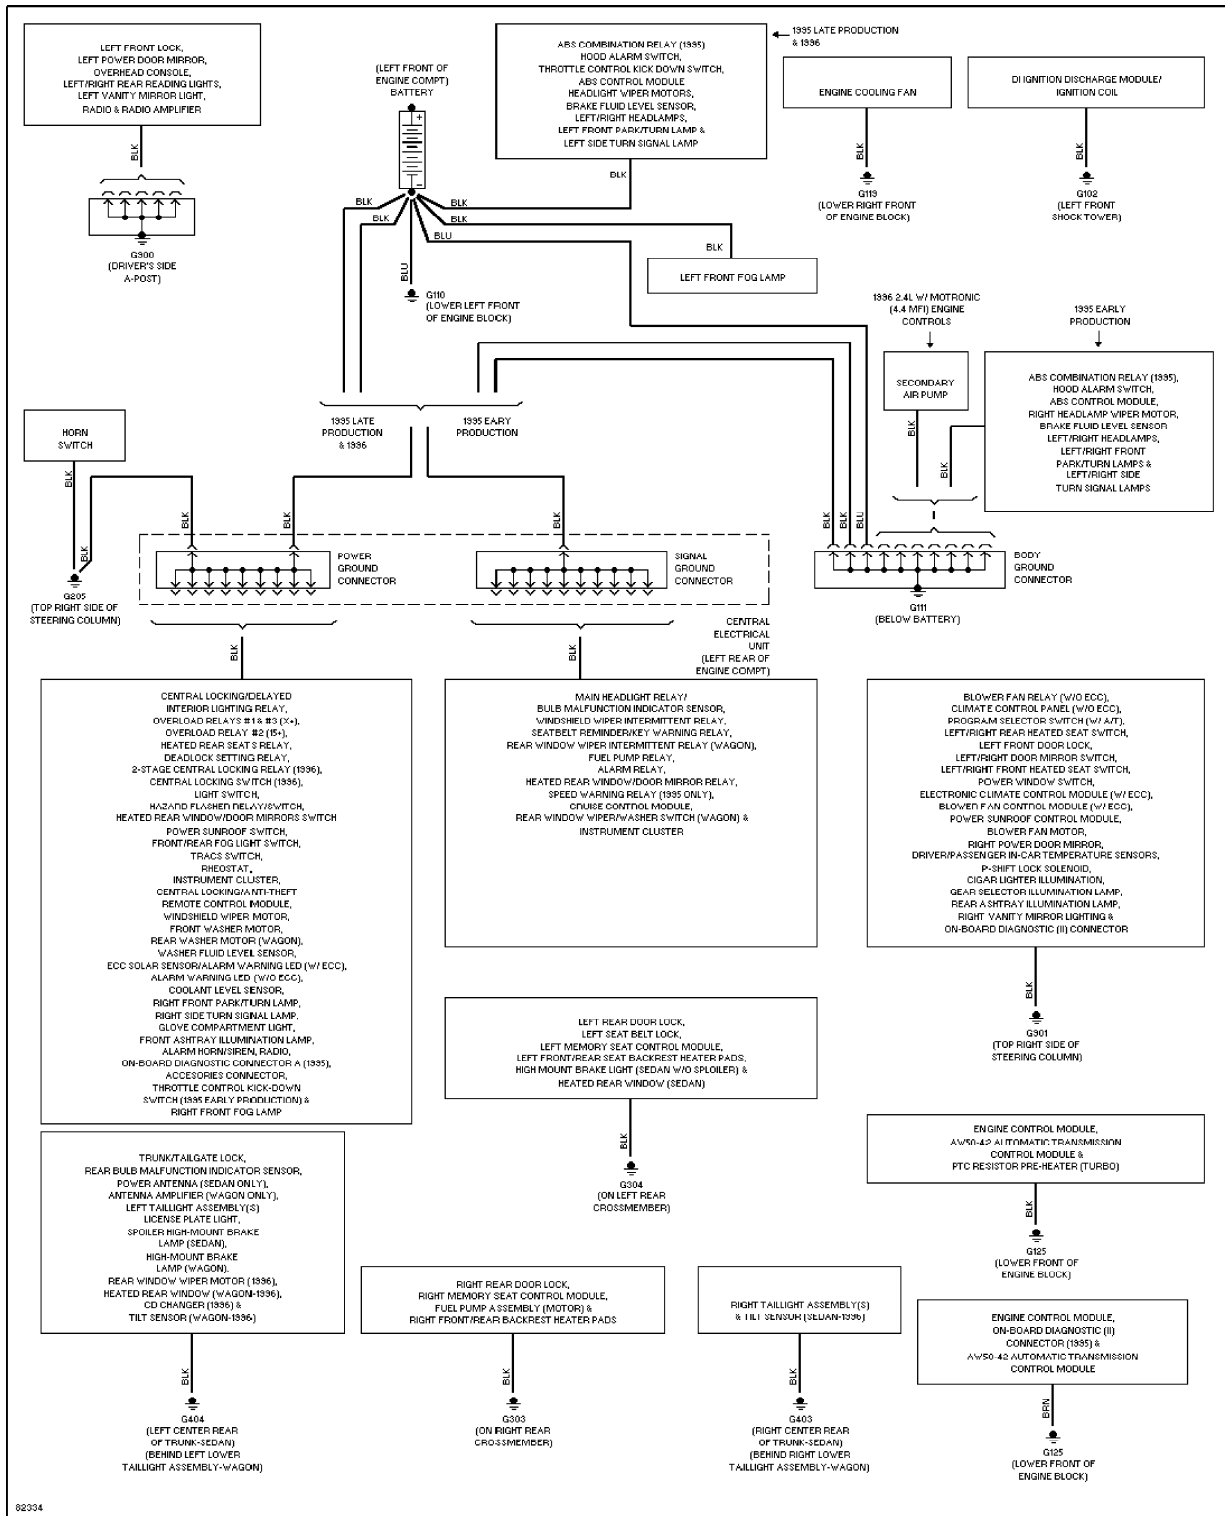

### 2.3L

2.3L Turbo, Engine Performance Circuits (1 of 2)

2.3L Turbo, Engine Performance Circuits (2 of 2)

2.4L

2.4L, Engine Performance Circuits (1 of 2)

2.4L, Engine Performance Circuits (2 of 2)

## EXTERIOR LIGHTS

Back-up Lamps Circuit

Backup Lamps Circuit, Sedan & Wagon

Exterior Lamps Circuit, Sedan (1 of 2)

Exterior Lamps Circuit, Sedan (2 of 2)

Exterior Lamps Circuit, Wagon (1 of 2)

Exterior Lamps Circuit, Wagon (2 of 2)

## GROUND DISTRIBUTION

Ground Distribution Circuit