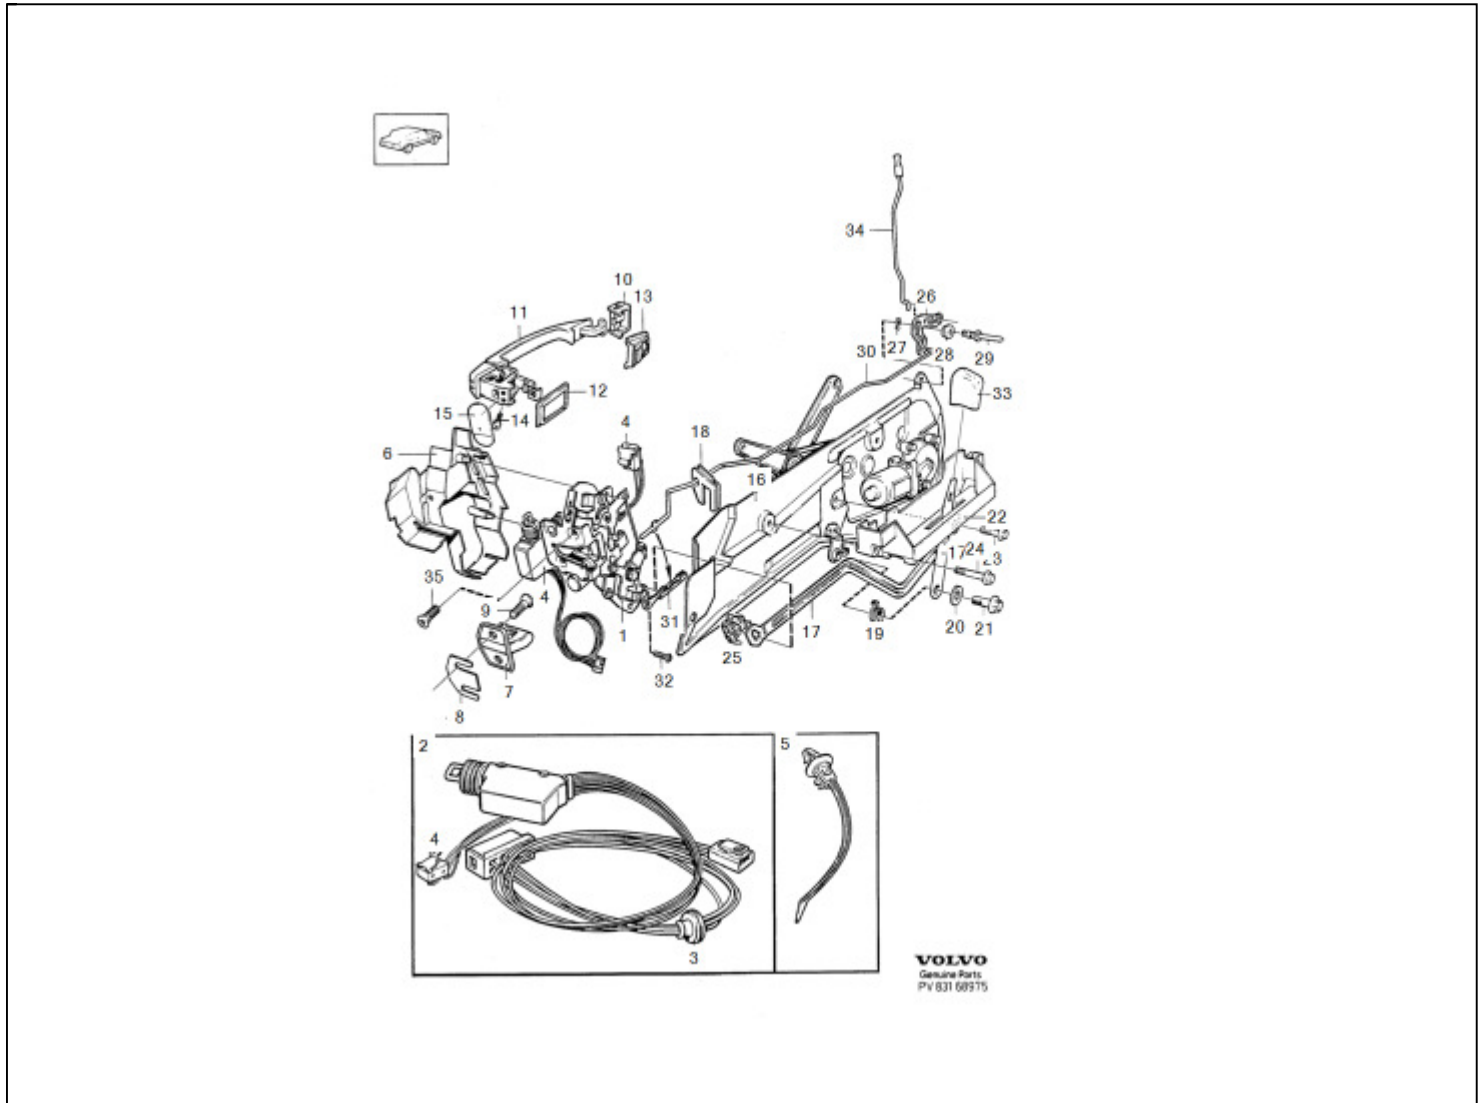

**83 | Rear door Locking system 1996- For cars with two stage unlocking.**

Fig.	Part No.	Description	Qty.	PS
1	9152257	Lock, left, two stage	1	OP
	9152258	Lock, right, two stage	1	
2	9152269	Motor, left, two stage	1	
	9152560	Motor, right, two stage	1	
3	1259854	Grommet	1	
4	9152441	Switch, left	1	
	9152442	Switch, right	1	OP
5	980882	Cable tie	1	SP
6	3509783	Protecting casing, left	1	OP
	3509784	Protecting casing, right	1	OP

7	9152664	Lock brace	2	
8	6817942	Shim THK 1 mm	1	
9	986390	Six point socket screw	2	
10	3509328	Bearing	1	
11	1372639	Handle	2	OP
12	6805936	Gasket, rear	1	OP
13	9152341	Gasket, front	1	
14	986211	Six point socket screw	2	
15	1390159	Cover washer	1	
16		Window regulator Window lift mechanism	1	
17	3509845	Door opener, left 4DRS CH-21891., REPL 1PCS 9133228-8,, 1PCS 9133514-1.	1	SP
	3509846	Door opener, right 4DRS CH-21891., REPL 1PCS 9133229-6,, 1PCS 9133515-8.	1	
	9133228	Door opener, left 4DRS CH 21891-, 5DRS	1	
	9133229	Door opener, right 4DRS CH 21891-, 5DRS	1	
18	3509856	Grommet	1	
19	6808765	Return spring, left	1	
	1390165	Return spring, right	1	
20	986500	Washer	1	
21	982754	Flange screw	1	
22	9133514	Bracket, left	1	
	9133515	Bracket, right	1	
23	982757	Flange screw	2	
24	989854	Flange screw	1	
25	3538081	Clip	1	OP
26	6817854	Intermediate lever	1	
27	977726	Spring washer	1	OP
28	6817853	Bearing bushing	1	
29	973884	Blind rivet	1	
30	6806540	Link, left	1	OP
	6806541	Link, right	1	

31		Clip, left Included in pos 1	1	NS
		Clip, right Included in pos 1	1	NS
32	972323	Six point socket screw REPL 1PCS 986046	1	SP
33	6817535	Handle, L.H.	1	
	6817536	Handle, right	1	
34	9413634	Lock button, grey	1	
	9413635	Lock button, blue	1	OP
	9413636	Lock button, beige	1	
	9415207	Lock button, dark grey Dark grey parts for cars with interior codes; CODE 3471, 3571, 3671, 3771, 3871, 3875, 3971	1	
35	9187281	Screw	2	