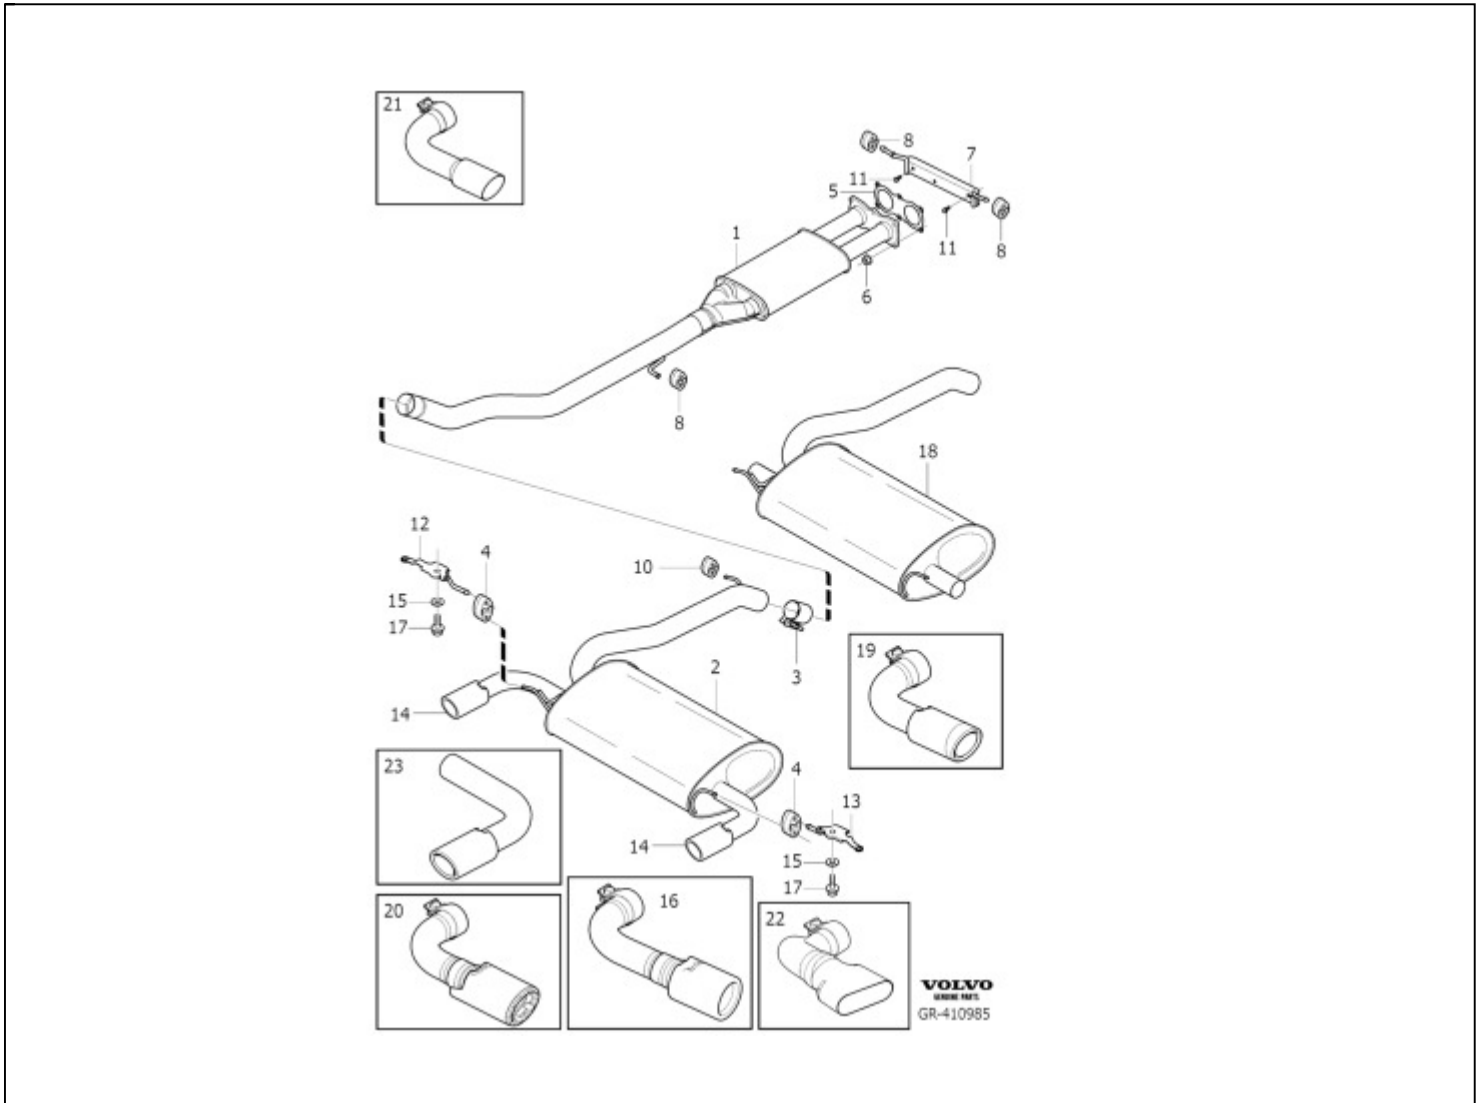

252 | Exhaust system, B6304T2, TF-80SC AWD

Fig.	Part No.	Description	Qty.	PS
1	31372956	Muffler, front	1	
2	31336831	Muffler, rear CH -500156, REPL. 1 pcs31392530, 1pcs 31392521, 1pcs 31392522	1	SP
	31336934	Muffler, rear, R-DESIGN CH -500156, REPL. 1 pcs 31392530, 1pcs 313912647, 1pcs 31392648	1	SP
3	30742432	Clamp	1	
4	9186408	Shackle	2	
5	30676642	Gasket	1	
6	985868	Flange lock nut	6	

7	30730649	Bracket	1	
8	30657360	Shackle	3	
10	30657360	Shackle	1	
11	985185	Flange screw M8x16	2	
12	30792498	Bracket	1	
13	30792499	Bracket	1	
14	31321208	End pipe, R-DESIGN	2	
15	986483	Washer	2	
16	31392647	End pipe, left, round CH -500156, R-DESIGN	1	
	31392648	End pipe, right, round CH -500156, R-DESIGN	1	
18	31392530	Muffler, rear CH 500157-	1	
19	31392521	End pipe, left CH -500156	1	
	31392522	End pipe, right CH -500156	1	
20	31392642	End pipe, left, oval CH 500157-, R-DESIGN	1	
	31392643	End pipe, right, oval CH 500157-, R-DESIGN	1	
22	31392533	Exhaust pipe, left CH 500157- Only suitable for service muffler.	1	
	31392534	Exhaust pipe, right CH 500157- Only suitable for service muffler.	1	