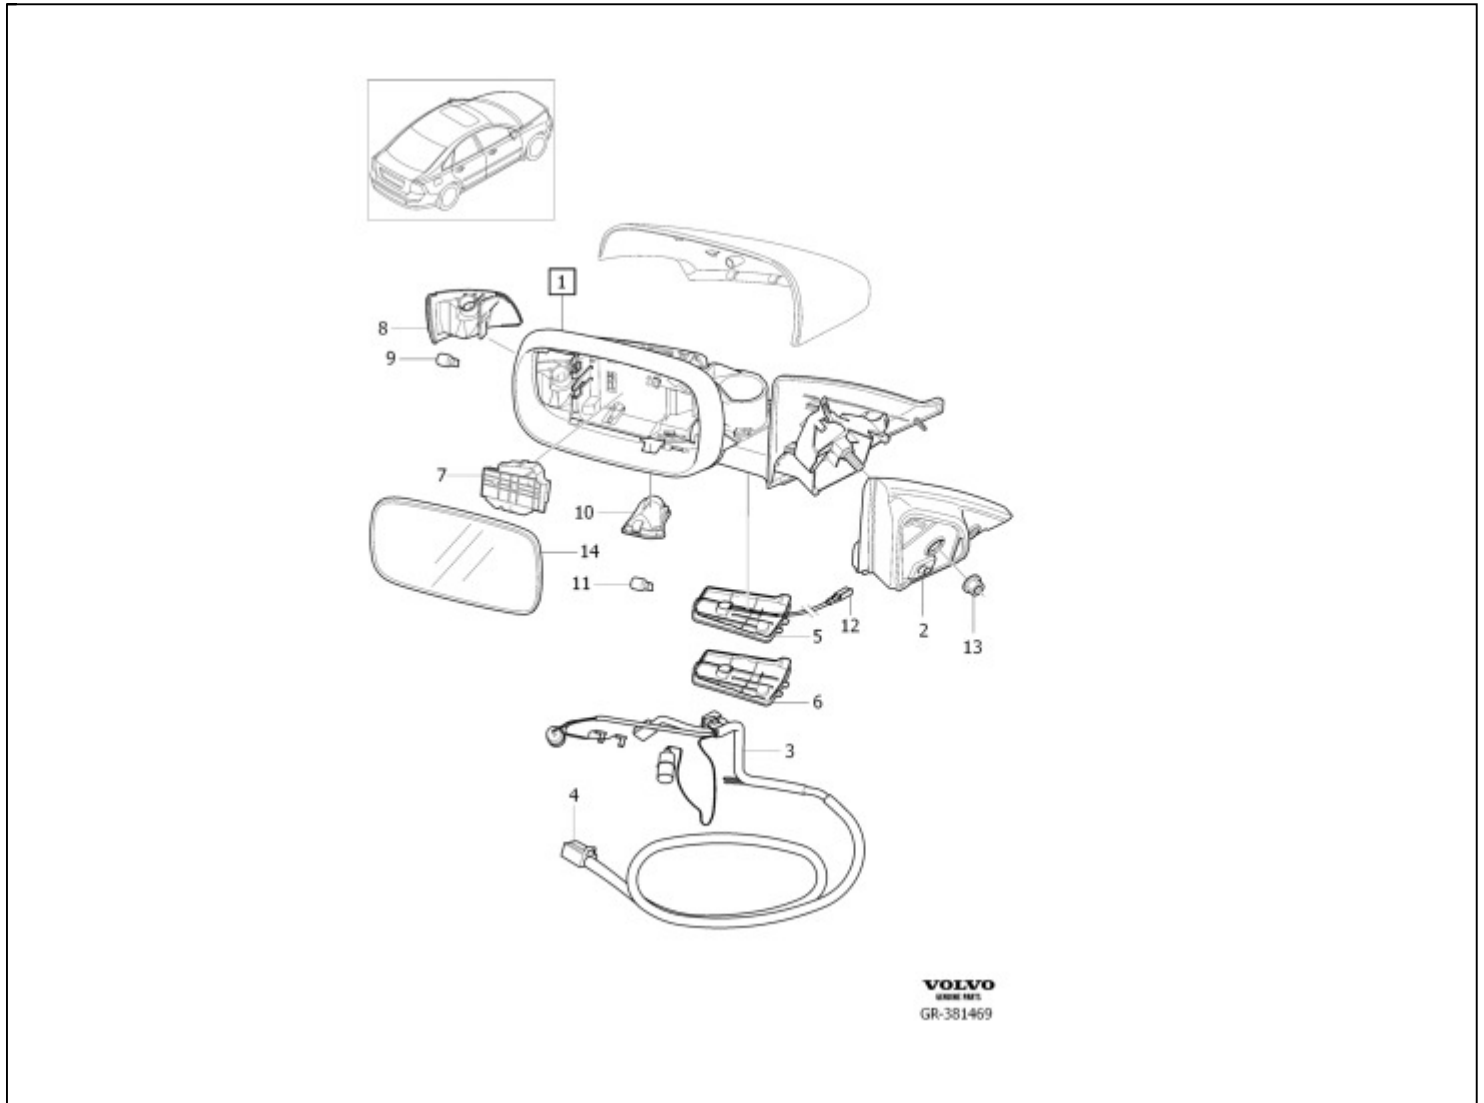

846 | Rearview mirrors manually retractable, L.H.D

VOLVO
GENUINE PARTS
GR-381469

Fig.	Part No.	Description	Qty.	PS
1	30744585	Rear view mirror, left Without memory. Without illumination.	1	
	30716014	Rear view mirror, left CH -69237 With memory. For CH 69238- select rear view mirror without memory. Without illumination.	1	
	30744588	Rear view mirror, right Without memory. Without illumination.	1	

	8679777	Lens, side indicator lamp, right	1	
9	989796	Bulb, door mirror turn signal GUL/YELLOW	1	
10	31217838	Lens, left With lighted mirror.	1	
	31217839	Lens, right With lighted mirror.	1	
11	989840	Bulb 12VX5W Position/parking/front side marker light.	1	
12	30797112	Repair terminal	1	
13	985868	Flange lock nut	2	
14	8679825	Glass, flat glass, left	1	
	8679832	Glass, convex glass, right	1	
50		Cover external rear view mirror L.H.	0	
		Cover external rear view mirror R.H.	0	