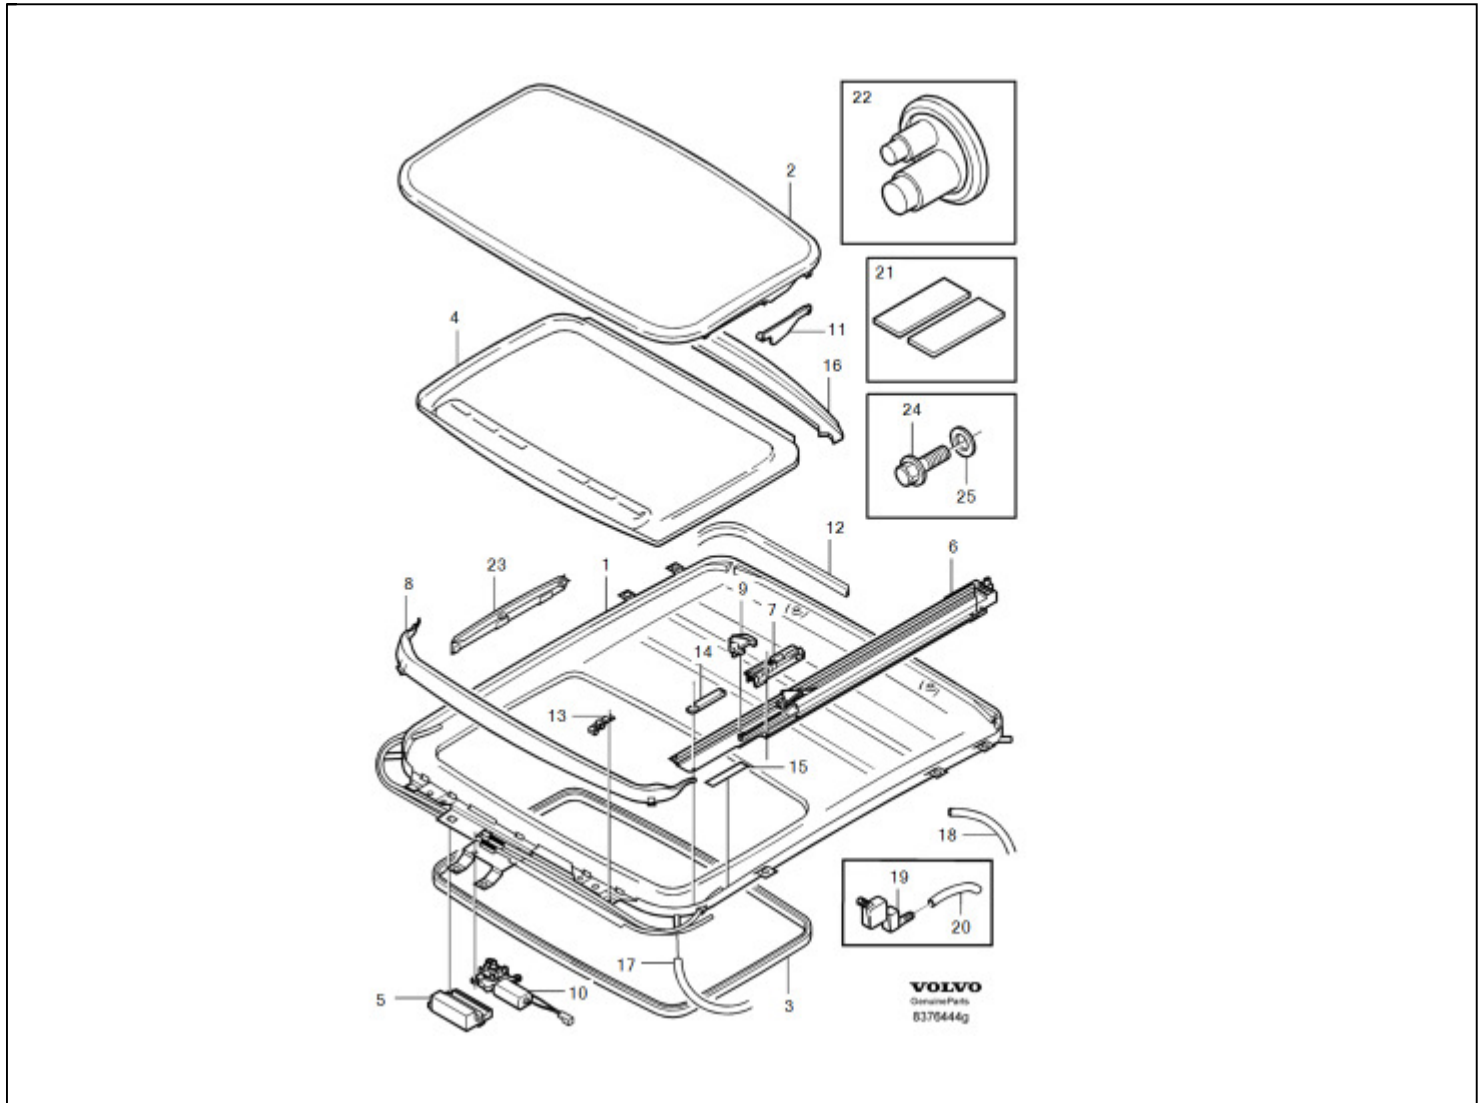

**83 | Roof hatch, B4204T3 (CA) (US)**

Fig.	Part No.	Description	Qty.	PS
1	30652023	Roof hatch, papyrus/off black Interior code: 7X7X EXC Interior code: 7X79.	1	
	30858572	Roof hatch, manatee CH 130000-599999 (1998-2000), Interior code: 7X50.	1	OP
	30632727	Roof hatch, oak/arena Interior code: 7X90, 7X79.	1	
2	30632729	Glass	1	
3	30856085	Profile, manatee Interior code: 7X50.	1	
	30856086	Profile, platina/off black Interior code: 7X60, 7X7x, EXC Interior code: 7X79.	1	

	30889961	Piping, oak/arena Interior code: 7X90, 7X79.	1	
	30856086	Profile, papyrus/off black Interior code: 7X7X EXC Interior code: 7X79.	1	
4	30631889	Lid, inner, papyrus/off black Interior code: 7X7X EXC Interior code: 7X79.	1	
	30822539	Lid, manatee Interior code: 7X50.	1	
	30631888	Lid, inner, oak/arena Interior code: 7X90, 7X79.	1	
5	30822543	Control unit CH -999999 (-2003), CH -19999 (-2003)	1	
	30652162	Control unit CH 20000- (2004-)	1	
6	30822523	Slide rail, left	1	
	30822524	Slide rail, right	1	
7	30822533	Companion flange	1	
	30822534	Companion flange	1	
8	30623025	Wind deflector	1	
9	30630072	Blocking catch, right	1	
	30899848	Blocking catch, left	1	
10	30822527	Engine unit	1	
11	30822541	Cover, left	1	
	30822542	Cover, right	1	
12	30822530	Felt ring	1	
13	30822544	Clamp	2	
14	30822546	Bracket, left	1	
	30822547	Bracket, right	1	
15	30822555	Tape	2	
16	30822548	Channel	1	
17	30807008	Hose, front LG 1560 mm	2	
18	30807009	Hose, rear LG 1150 mm, CH -964074 (-2003)	2	
	30644041	Hose, rear LG = 1290 mm, CH 64075-999999 (1997-2003), CH 1- (2003-)	2	
19	1372767	Sound trap	2	OP
20	30644041	Hose LG 100 mm, CH -964074 (-2003)	2	