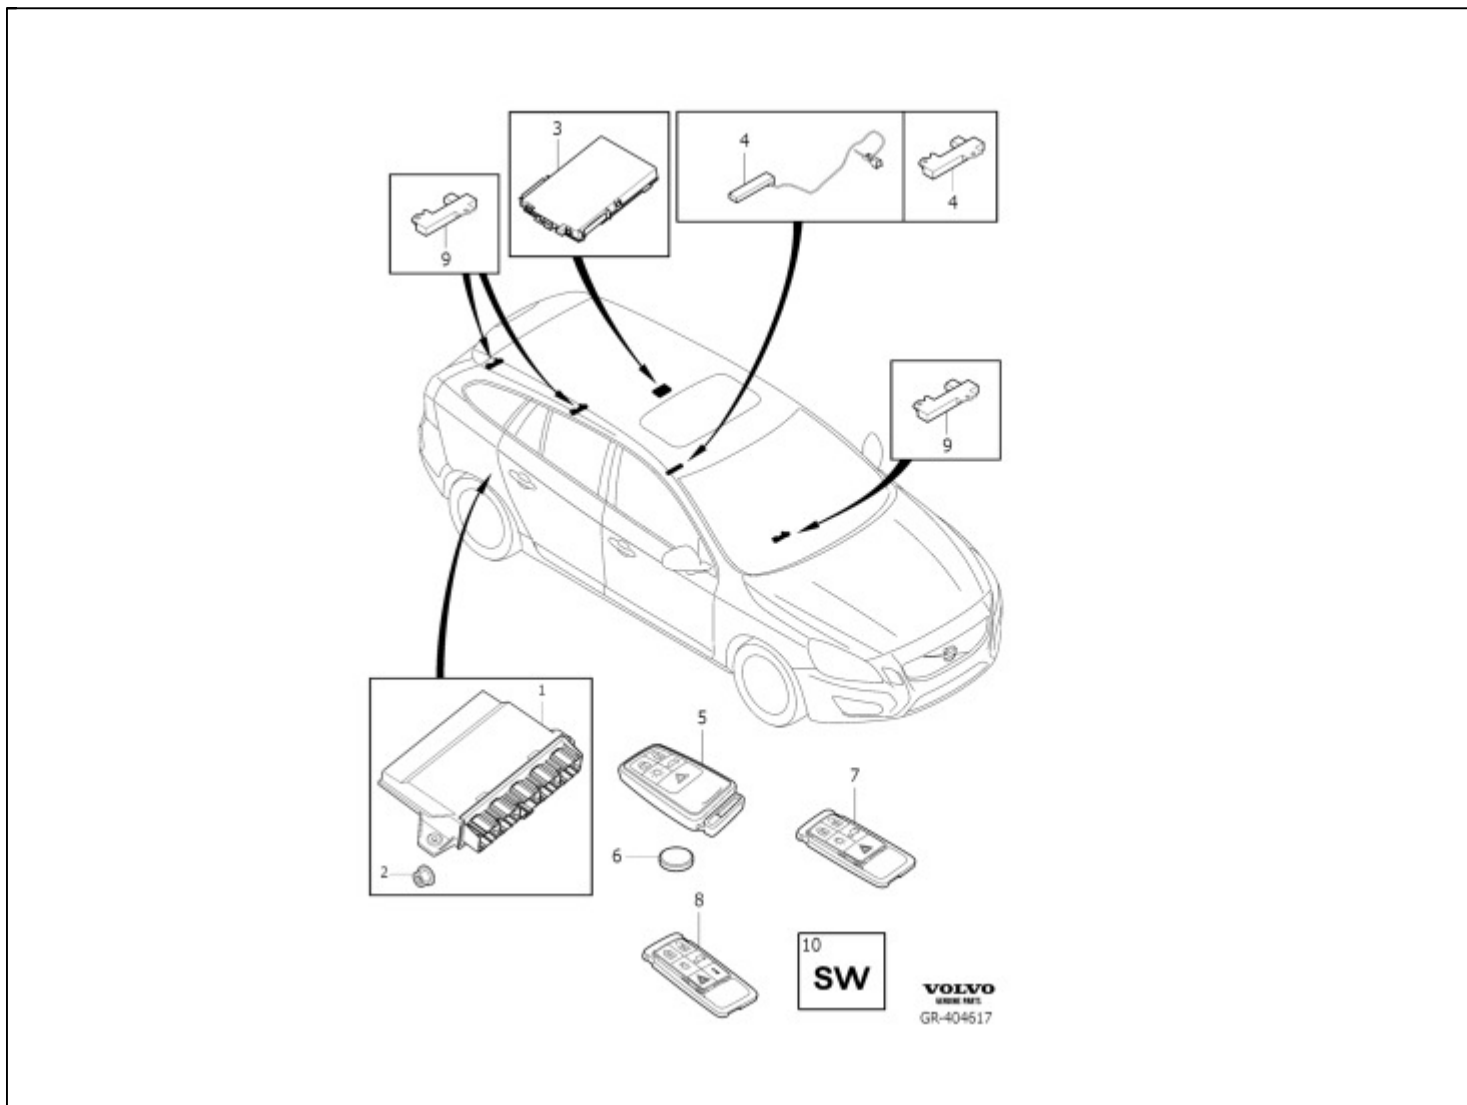

366 | Remote control key system with keyless system

Fig.	Part No.	Description	Qty.	PS
1	31419588	Control unit	1	
2	980367	Plastic nut	2	
3	31419544	Receiver, 868 MHz Variant code: LY18 or LY26.	1	
	31419545	Receiver, 426 MHz Variant code: LY23.	1	
	31419546	Receiver, 447 MHz Variant code: LY22.	1	
	31419547	Receiver, 915 MHz Variant code: LY21.	1	
	31419129	Receiver, 434 MHz CH -259513, Variant code: LY24 and L902.	1	

	31419548	Receiver, 434 MHz CH 259514-, Variant code: LY24 and L902.	1	
	31419138	Receiver, 434 MHz Variant code: LY24 and L905.	1	
4	31268484	Antenna CH -330437, Variant code: CK01	1	
	31268484	Antenna CH 330438-, FC1, Variant code: CK01	1	
	30710064	Antenna CH 330438-, FC2, Variant code: CK01	1	
	30667811	Antenna Variant code: CK02	1	
5	31419132	Remote control, 868 MHz Variant code: LY18.	1	
	31419133	Remote control, 868 MHz Variant code: LY26.	1	
	30659497	Remote control, 426 MHz Variant code: LY23.	1	
	30659499	Remote control, 447 MHz Variant code: LY22.	1	
	31419131	Remote control, 915 MHz Variant code: LY21.	1	
	30659498	Remote control, 434 MHz Variant code: LY24 and L902.	1	
	30659550	Remote control, 434 MHz Variant code: LY24 and L905.	1	
6	31252292	Battery	1	
7	30659339	Diaphragm With five buttons.	1	
8	30659340	Diaphragm With six buttons.	1	
9	31268484	Antenna, standard CH -330437	3	
	31268484	Antenna, standard CH 330438-, FC1	3	
	30710064	Antenna, standard CH 330438-, FC2	3	
10	31268487	Keyless vehicle key appl	1	SW
100		Pass key Lock kits	0	