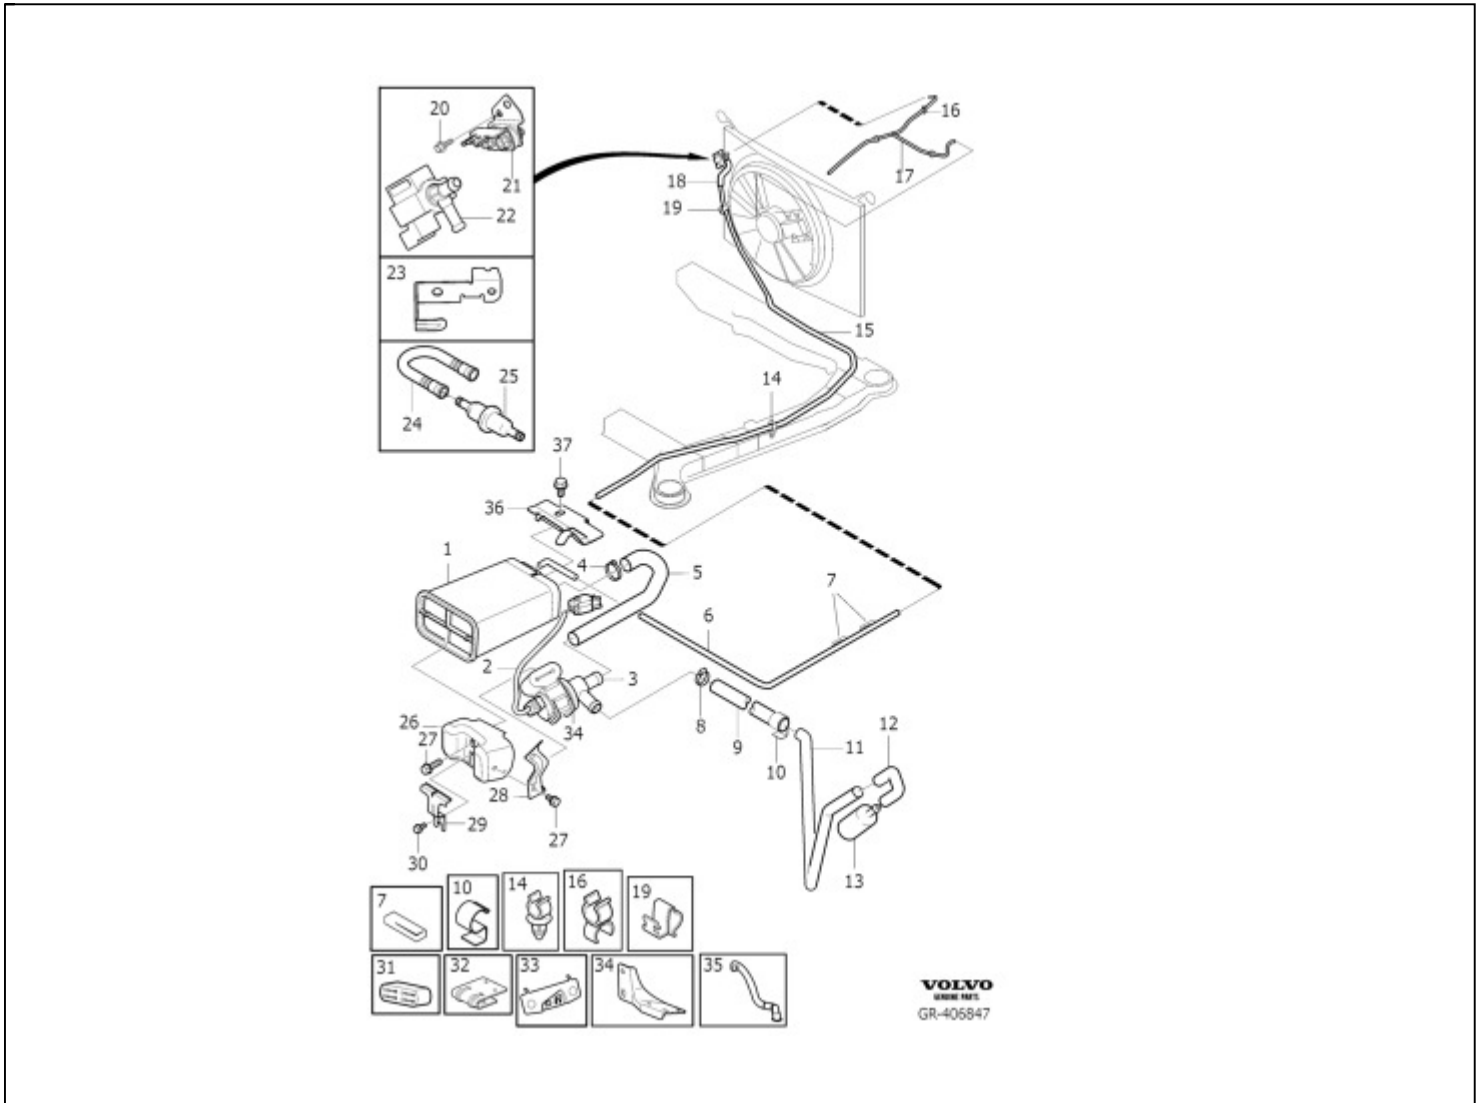

23 | Carbon filter with fittings AWD (CA), (US) For cars with emission code 2,7 see product sign., B5244T5

9	30622373	Hose	1	
10	9487018	Clamp	1	
11	1270256	Hose	1	
12	9186489	Coupling piece	1	
13	9125305	Air filter CH -599999	1	
	30750672	Air filter CH 600000-	1	
14	8677000	Clip	4	
15	8677630	Plastic pipe CH 235000-	1	
16	3921018	Retainer	1	
17	30757307	Hose CH 92352-	1	
18	976736	Hose	1	
19	9487017	Clamp	1	
20	986062	Six point socket screw PF5x16	2	
21	8627158	Anchorage	1	
22	8653908	Valve	1	
23	8653414	Anchorage CH 158092-	1	
24	8634950	Hose	1	
25	8634946	Canister	1	
26	30650571	Bracket CH 391485-	1	
27	985180	Flange screw M6x16	2	
28	9487060	Bracket	1	
29	9487057	Bracket	1	
30	985189	Flange screw M8x55	1	
31	8627160	Clamp	1	
32	8627159	Bracket	1	
33	30751643	Anchorage	1	
34	30650572	Bracket	1	
35	30622371	Hose	1	
36	9487059	Bracket	1	

37	985186	Flange screw M8x20	1	
----	--------	-----------------------	---	--