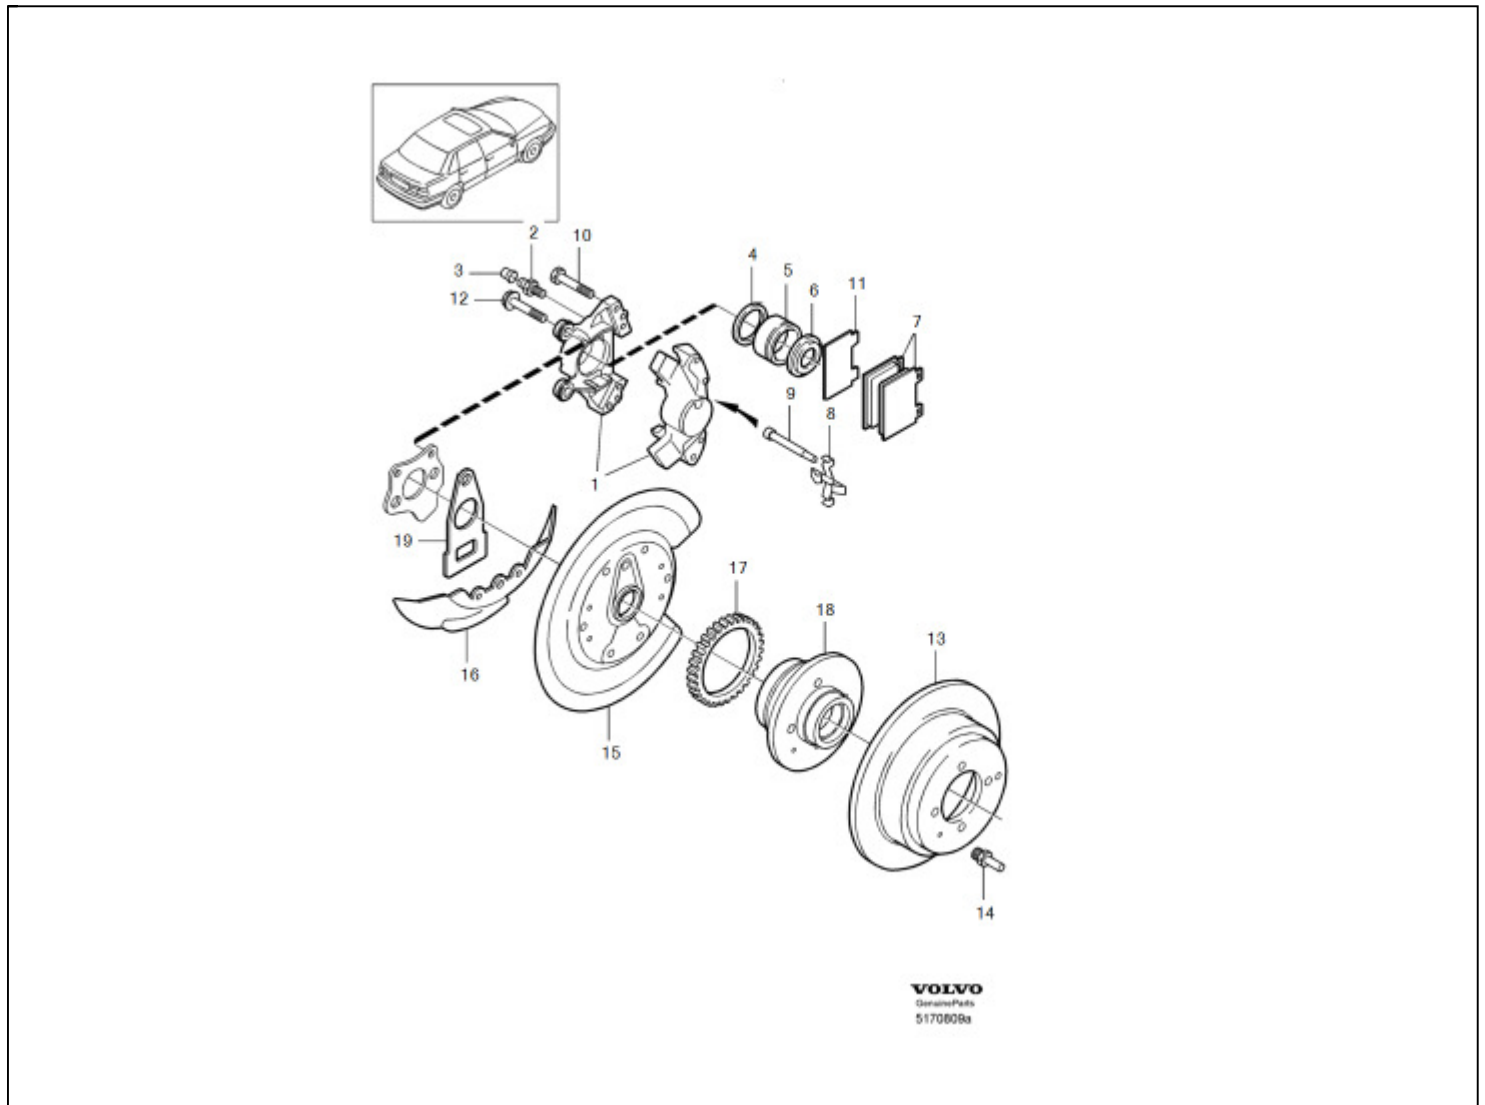

51 | Rear wheel brake 2WD R.H., AW50-42

Fig.	Part No.	Description	Qty.	PS
1	3546492	Brake caliper, right REPL 1PCS 5003813-2.	1	
	5003813	Brake caliper, exch, right	1	EU
2	1359532	Bleeder screw	1	SP
3	656456	Rubber cap	1	
4		Sealing ring Rear wheel brake Service kits 2WD	2	KN
5		Piston Rear wheel brake Service kits 2WD	2	KN
6		Dust cover Rear wheel brake Service kits 2WD	2	KN

7		Brake pad Rear wheel brake Service kits 2WD	2	KN
8		Spring Rear wheel brake Service kits 2WD	1	KN
9	1228352	Pin	2	
10		Screw	4	NS
11	1359772	Spacer, stainless FOR 271962-3	2	
12	985421	Flange screw	2	
13		Brake disc Rear wheel brake Service kits 2WD	1	KN
14	1330273	Guide pin	1	
15	3516884	Protecting plate, right	1	
16	3546170	Dirt deflector	1	
17	1387941	Sensor wheel	1	SP
		replacement parts	1	
		271795 Rear wheel brake Service kits 2WD	1	XX
18		Hub Rear wheel brake Service kits 2WD	1	KN
19	3546275	Gasket	2	