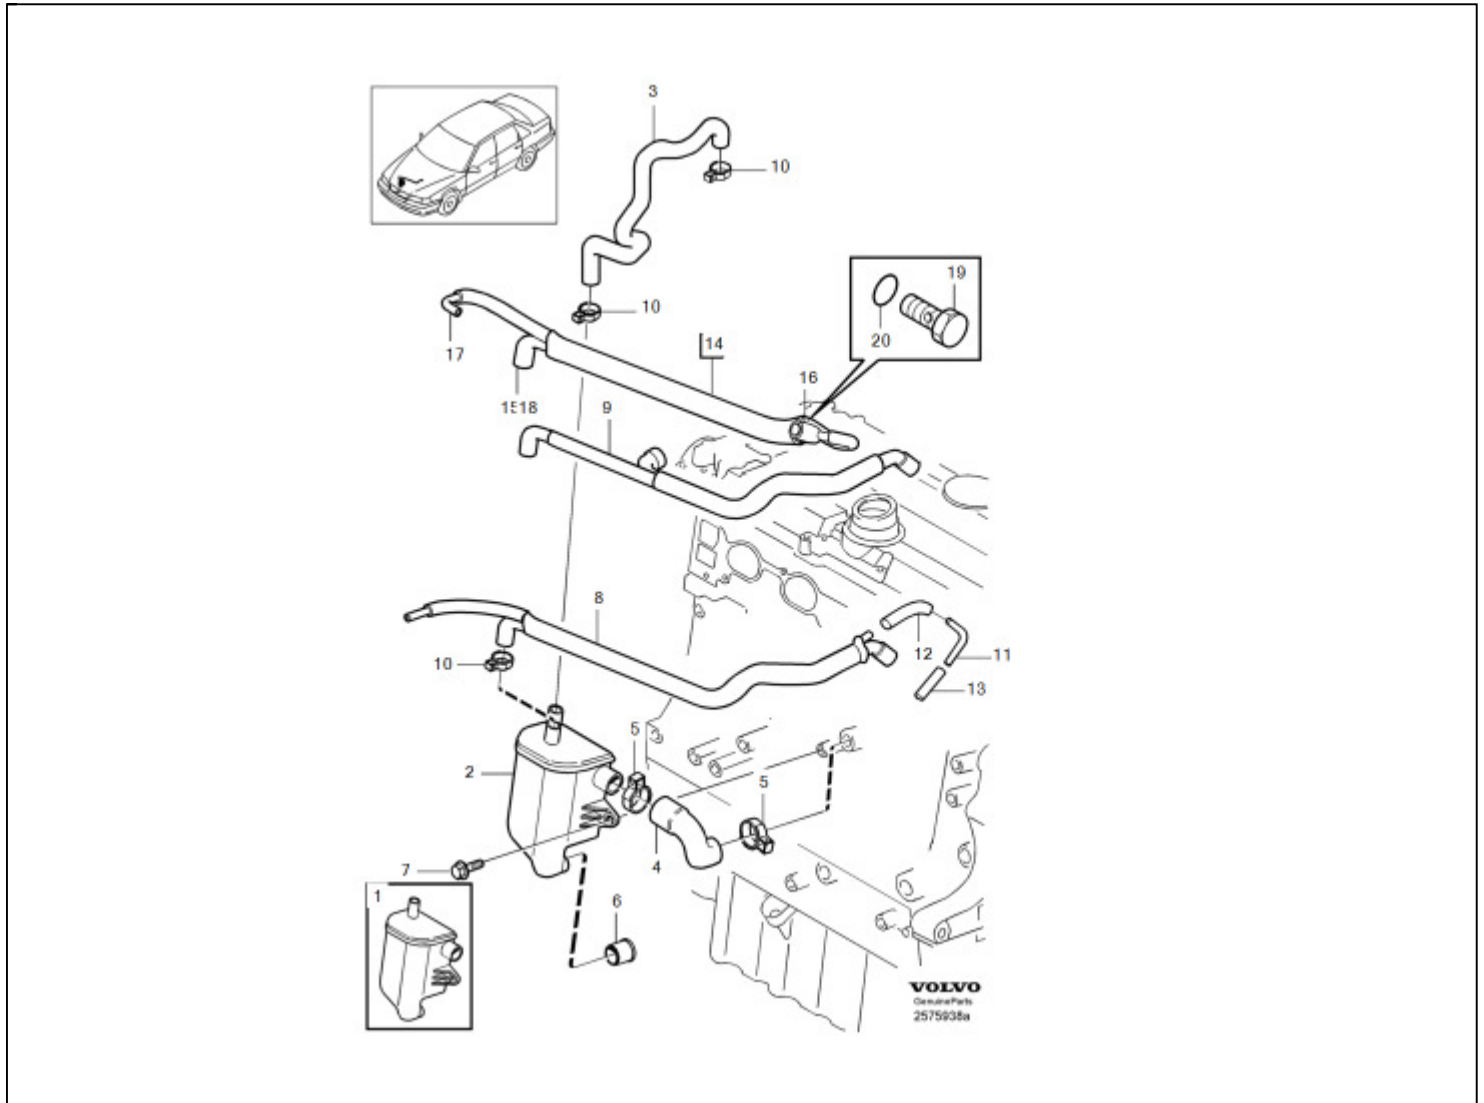

25 | Crankcase ventilation W/O TURBO 4VALVE, B5254S DENSO

Fig.	Part No.	Description	Qty.	PS
2	1271988	Oil trap	1	
3	1271654	Hose -1998	1	
	9497769	Hose 1999-	1	
	9497769	Hose B5244S BI-FUEL	1	
4	1271653	Hose	1	
5	976584	Hose clamp	2	
6	8653339	Hose	1	
7	987947	Flange screw	2	

8	9179245	Pipe, complete -1998 B5234S	1	
9	9125598	Pipe, complete -1998 EXC B5234S	1	
10	976561	Hose clamp	4	
11	946233	Pipe, by the meter LG 130 mm	1	
12	976734	Hose, by the meter LG 35 mm	1	
13	976734	Hose, by the meter LG 35 mm	1	
14	9202143	Tube 2000	1	
	1270321	Pipe, complete 1999	1	
15	1271686	Coupling piece BI-FUEL	1	
16	9155948	Coupling piece BI-FUEL	1	
17	9155862	Coupling piece	1	
18	9155948	Coupling piece EXC BI-FUEL	1	
19	973950	Hollow screw EXC BI-FUEL	1	
20	947282	Gasket EXC BI-FUEL	2	