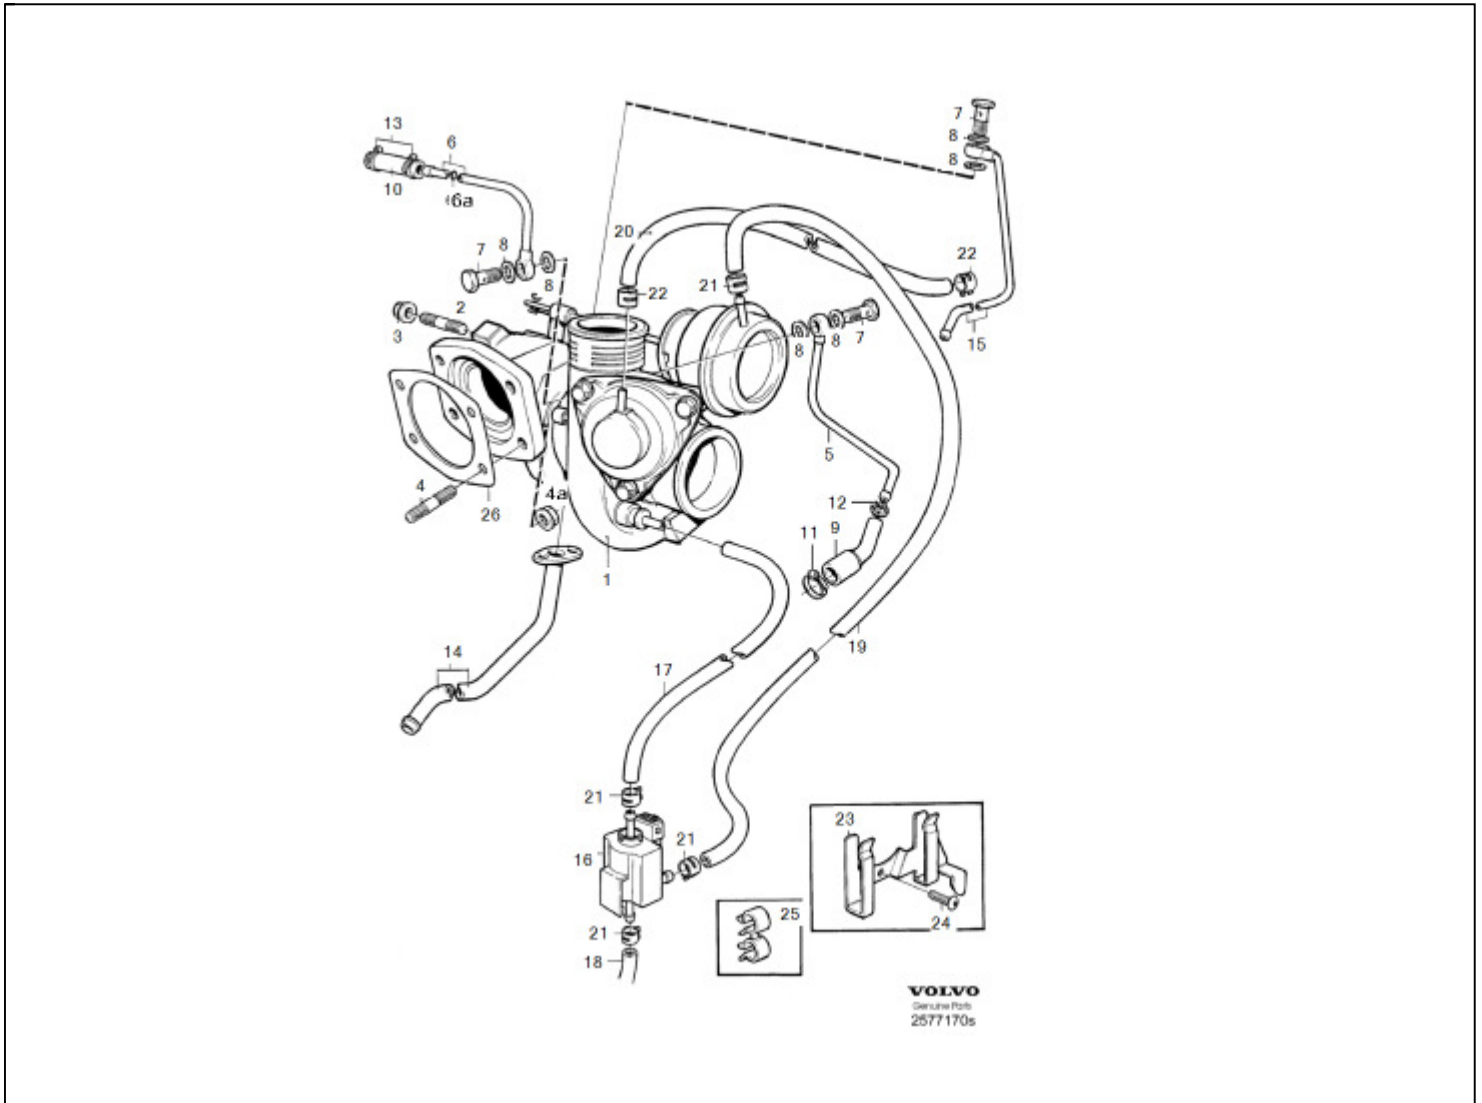

25 | Turbocharger with connecting parts 5CYL, B5234T3

Fig.	Part No.	Description	Qty.	PS
1	8601238	Turbocharger, exch -1998 B5234T3/T6	1	EU
	8601226	Turbocharger, exch -1997 B5234T4	1	EU
	8601691	Turbocharger, exch 1999-, ENG -2348305., B5234T3	1	EU
	8602395	Turbocharger, exch ENG 2348306- B5234T3	1	EU
	8601456	Turbocharger, exch 1998 B5234T4	1	EU
	8601461	Turbocharger, exch 1999- B5234T8	1	EU

7	973950	Hollow screw	2	
8	11994	Gasket	4	
9	6842190	Hose, inlet -1998	1	
	9471700	Hose, inlet 1999-, ENG -2348305.	1	
10	30713305	Hose, outlet	2	
11	978173	Hose clamp	1	
12	978171	Hose clamp	1	
13	978171	Hose clamp	2	
14		Oil line, inlet Lubricating system 5CYL TURBO 1999-	1	
15		Oil line, outlet Lubricating system 5CYL TURBO 1999-	1	
16	9155936	Solenoid valve -1999	1	
	9473212	Solenoid valve 2000-2002	1	
	30670448	Solenoid valve 2003-	1	
17	9443862	Hose, by the meter -1998 LG 520 mm	1	
	9480112	Hose	1	
18	9443862	Hose, by the meter LG 200 mm	1	
19	9443862	Hose 1999-	1	
20	976734	Hose, by the meter -1998 LG 750 mm	1	
	9443861	Hose, by the meter 1999- LG 590 mm	1	
21	1211392	Hose clamp	4	
22	1346542	Hose clamp	2	
23	9179216	Bracket	1	OP
		hoses	1	
24	986215	Six point socket screw	1	
25	979912	Retainer	1	
26	8642450	Gasket	1	