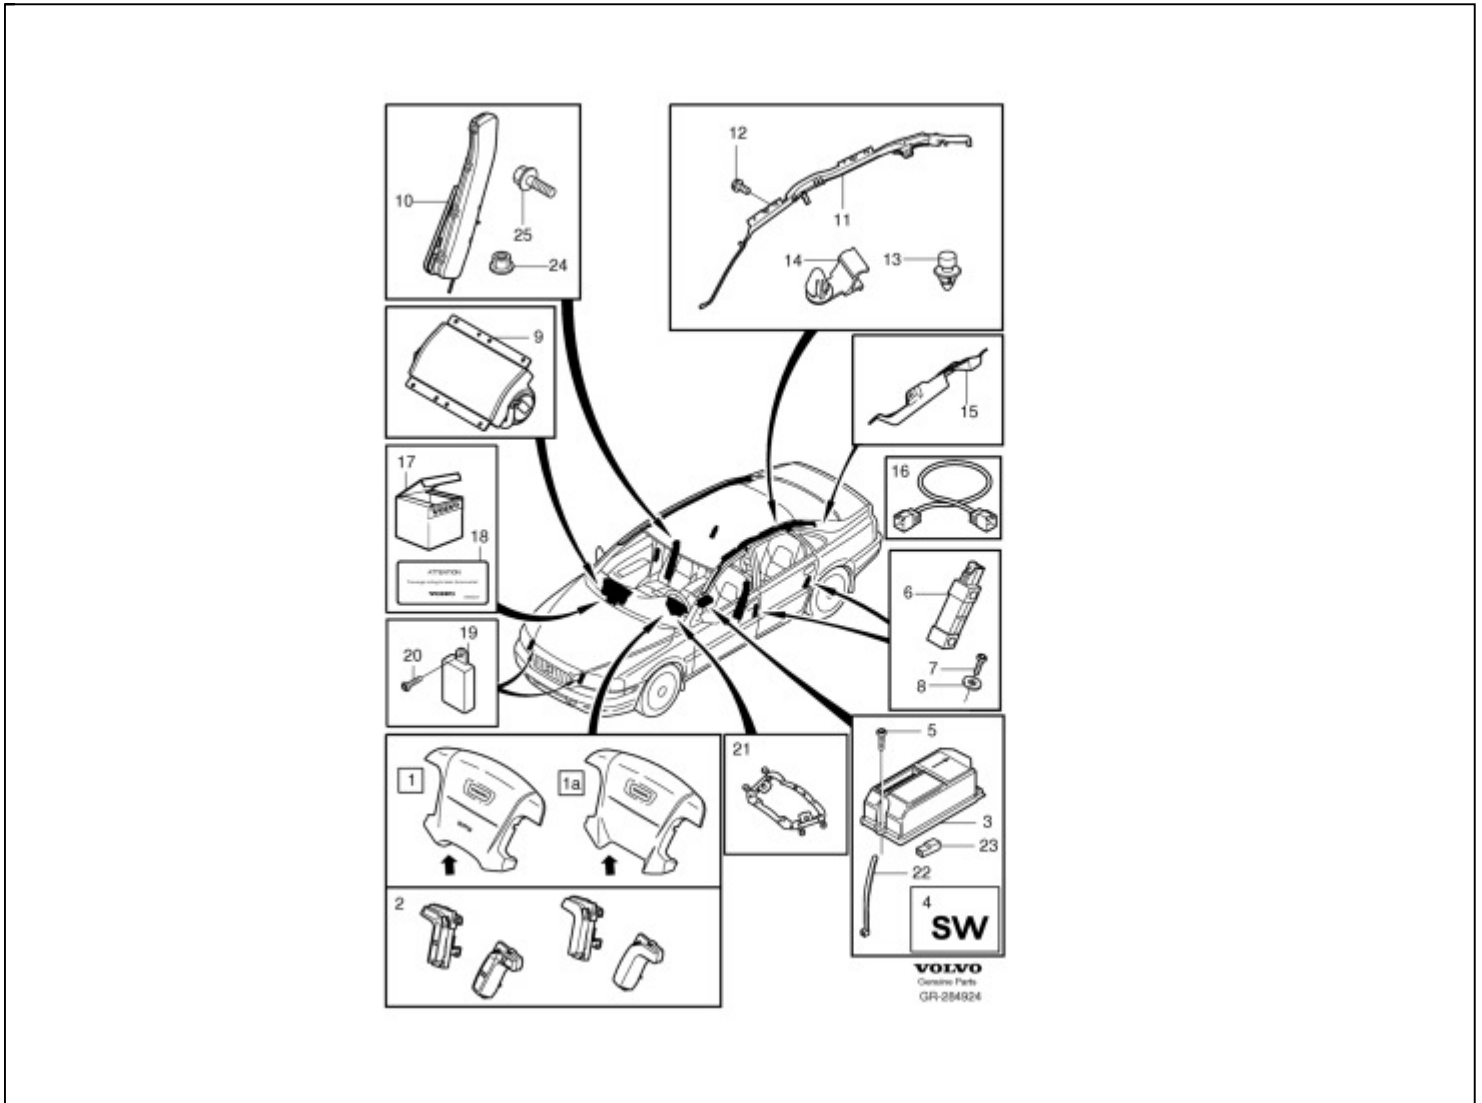

88 | Suppl. restraint system (SRS) Off black = CODE 8X7X, L.H.D

Fig.	Part No.	Description	Qty.	PS
1		The airbag module does not follow the vehicle interior code.	1	
	8686271	Airbag module, charcoal CH -390089 4 spoked	1	SP
	30698029	Airbag module, charcoal CH 390090- 4 spoked	1	
	9208732	Airbag module, granit CH -116810	1	
	8638139	Airbag module, granit CH 116811-147859	1	

		oak Switch in steering wheel CH -116810 Oak. Oak	1	
		gray Switch in steering wheel CH -116810 Grey. Gray	1	
		granit Switch in steering wheel CH -116810 Granit. Granit	1	
		sand/beige Switch in steering wheel CH -116810 Sand/Beige. Sand/Beige	1	
		switch in steering wheel	1	
		CH 116811-296999.	1	XX
		oak Switch in steering wheel CH 116811-296999 Oak	1	
		gray Switch in steering wheel CH 116811-296999 Gray	1	
		granit Switch in steering wheel CH 116811-296999 Granit	1	
		sand/beige Switch in steering wheel CH 116811-296999 Sand/Beige	1	
		switch in steering wheel	1	
		CH 297000-389999.	1	XX
		oak Switch in steering wheel CH 297000-389999 Oak	1	
		gray Switch in steering wheel CH 297000-389999 Gray	1	
		sand/beige Switch in steering wheel CH 297000-389999 Sand/Beige	1	
		charcoal Switch in steering wheel CH 297000-389999 Charcoal	1	
		switch in steering wheel	1	
		CH 390000-	1	XX
		oak Switch in steering wheel CH 390000- Oak	1	
		sand/beige Switch in steering wheel CH 390000- Sand/Beige	1	
		charcoal Switch in steering wheel CH 390000- Charcoal	1	
3	8622187	Control unit REPL 1PCS 8645271, 1PCS 983750, 1PCS 9441711., CH -116811	1	