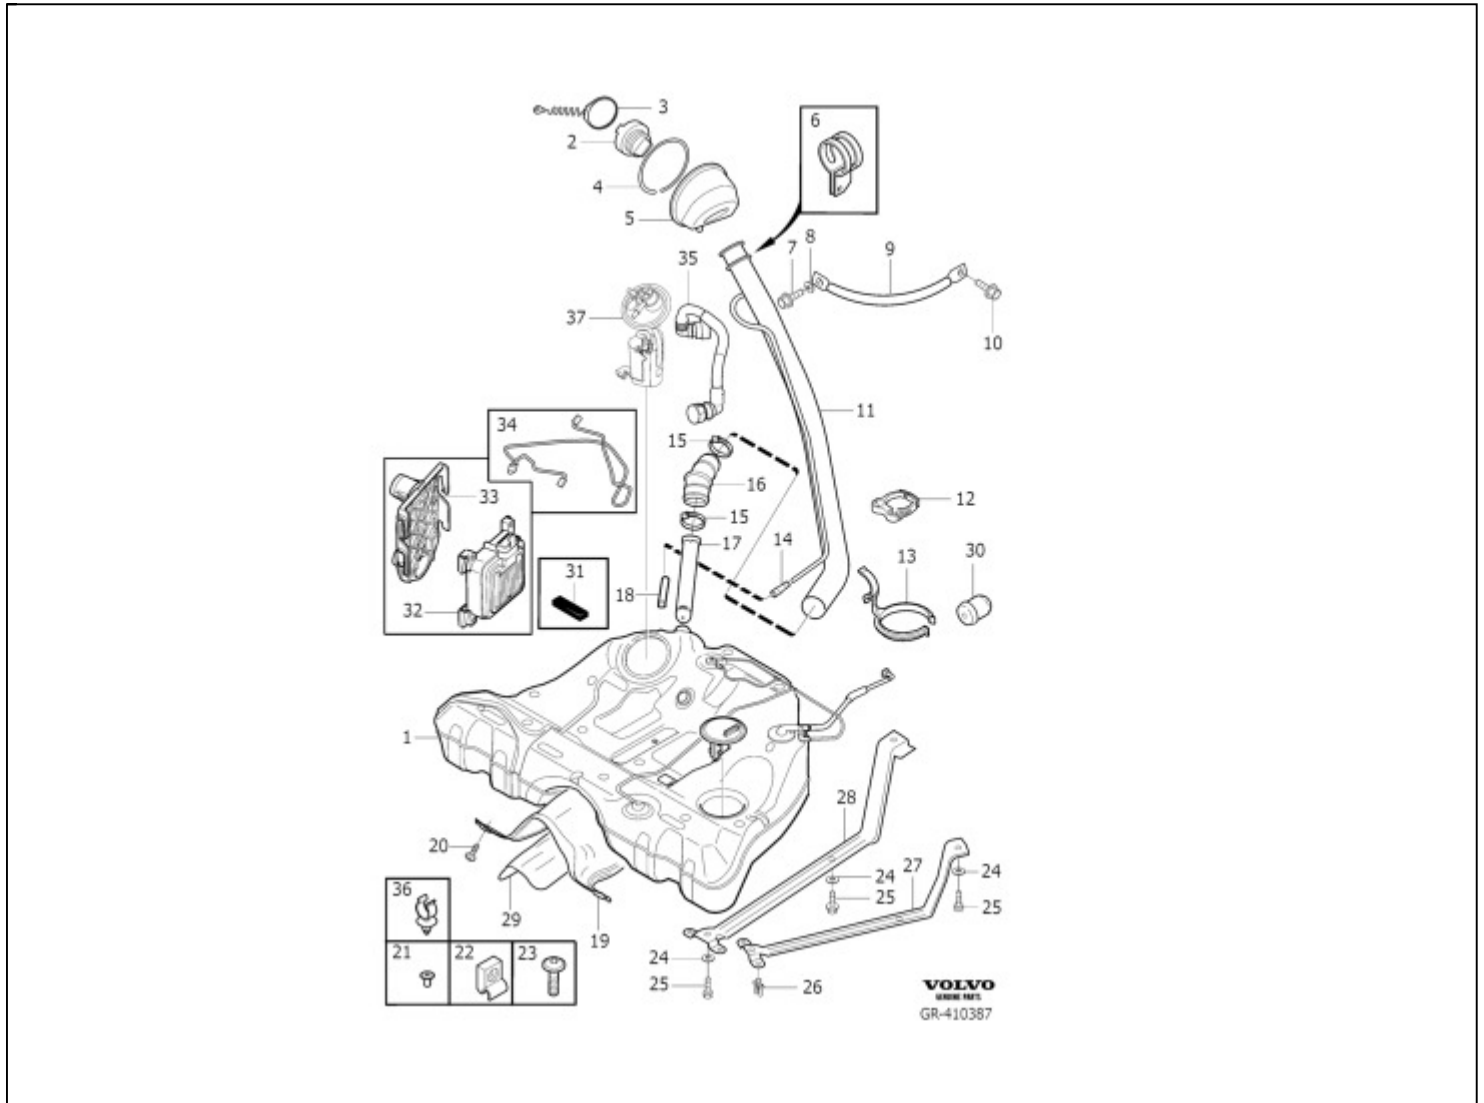

234 | Fuel tank and connecting parts, B6294T

Fig.	Part No.	Description	Qty.	PS
1	30792712	Fuel tank 68L For cars with emission code 2,7 see product sign.	1	
	30792704	Fuel tank 72L Cars with emission code 1, H, see product plate.	1	
	31261477	Fuel tank 80L Cars with emission code 1,2 see product plate.	1	
2	31392044	Fuel filler cap	1	
3	31336424	Strap	1	
4	31336498	Retainer	1	

5	9141411	Filler housing	1	
6	30769285	Bracket	1	
7	999180	Sems screw M5x16	1	
8	986498	Washer	1	
9	9492266	Cable	1	
10	999231	Flange screw M6x14	1	
11	8624902	Filler pipe CH -167186	1	
	30740941	Filler pipe CH 167187-	1	
12	9141354	Clip	1	
13	30760539	Clip	1	
14	9141410	Hose	1	
15	988030	Hose clamp	2	
16	9141423	Hose	1	
17	30792991	Filler pipe	1	
18	9141490	Support sleeve	1	
19	30645617	Heat shield 80L	1	
	30748282	Heat shield 68L, 72L	1	
20	986088	Six point socket screw PF5x14	2	
21	973885	Blind rivet	2	
22	30636522	Clip	4	
23	30792541	Six point socket screw	4	
24	986501	Washer	6	
25	986988	Hexagon screw M8x35	6	
26	9173955	Clip	2	
27	9475918	Tensioning band, left 68L, 72L	1	
	30645615	Tensioning band, left 80L	1	
28	8674556	Tensioning band, right 68L, 72L	1	
	30645616	Tensioning band, right 80L	1	

29	30645618	Protecting plate 80L	1	
	30748150	Protecting plate 68L, 72L	1	
30	9492256	Sleeve	1	
31	1212446	Spacer	8	
32	30742823	Control unit, PEM CH -238088.	1	
	30769225	Control unit, PEM CH 238089-	1	
33			1	
34	8697899	Adapter 68L	1	
	30724838	Adapter CH -343157., 80L	1	
35	30645405	Vent pipe Variant code: G601, G610	1	
	8616761	Vent pipe Variant code: G609.	1	
36	9173955	Clip	2	
37		Fuel pump See separate function group.	1	