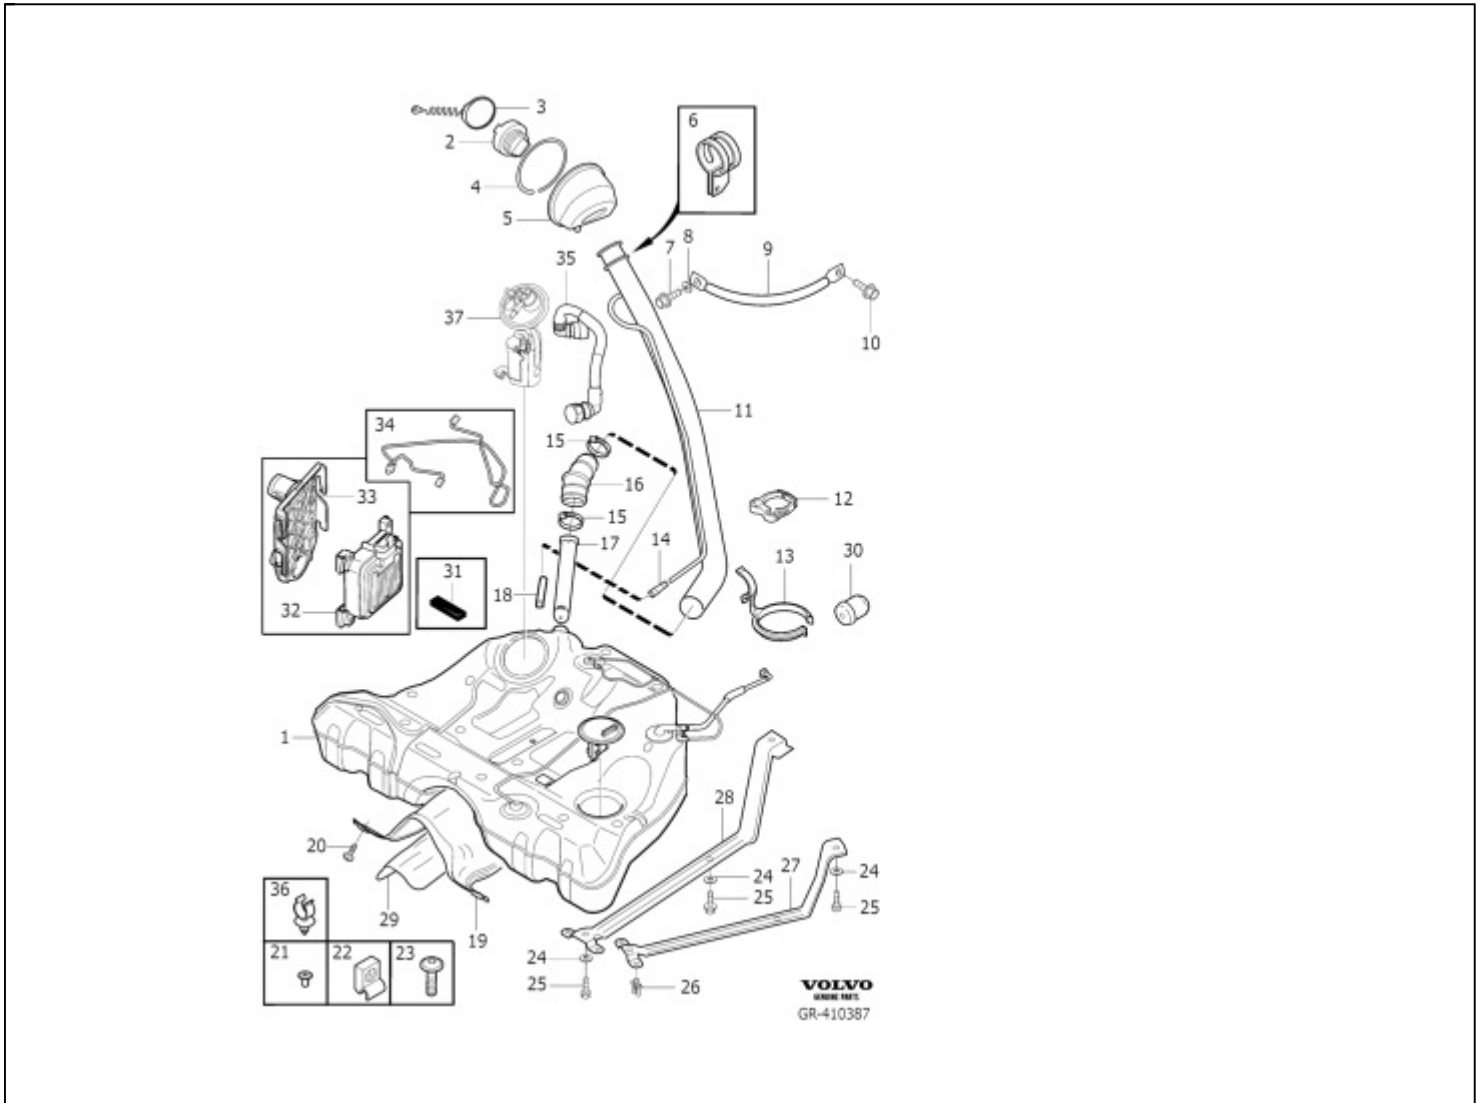

234 | Fuel tank and connecting parts, B5254T2

Fig.	Part No.	Description	Qty.	PS
1	30792712	Fuel tank 68L For cars with emission code 2,7 see product sign.	1	
	30792704	Fuel tank 72L Cars with emission code 1, H, see product plate.	1	
	31261477	Fuel tank 80L Cars with emission code 1,2 see product plate.	1	
2	31392044	Fuel filler cap	1	
3	31336424	Strap	1	
4	31336498	Retainer	1	

5	9141411	Filler housing	1	
6	30769285	Bracket	1	
7	999180	Sems screw M5x16	1	
8	986498	Washer	1	
9	9492266	Cable	1	
10	999231	Flange screw M6x14	1	
11	8624902	Filler pipe CH -167186	1	
	30740941	Filler pipe CH 167187-	1	
12	9141354	Clip	1	
13	30760539	Clip	1	
14	9141410	Hose	1	
15	988030	Hose clamp	2	
16	9141423	Hose	1	
17	30792991	Filler pipe	1	
18	9141490	Support sleeve	1	
19	30645617	Heat shield 80L	1	
	30748282	Heat shield 68L, 72L	1	
20	986088	Six point socket screw PF5x14	2	
21	973885	Blind rivet	2	
22	30636522	Clip	4	
23	30792541	Six point socket screw	4	
24	986501	Washer	6	
25	986988	Hexagon screw M8x35	6	
26	9173955	Clip	2	
27	9475918	Tensioning band, left 68L, 72L	1	
	30645615	Tensioning band, left 80L	1	
28	8674556	Tensioning band, right 68L, 72L	1	
	30645616	Tensioning band, right 80L	1	

29	30645618	Protecting plate 80L	1	
	30748150	Protecting plate 68L, 72L	1	
30	9492256	Sleeve	1	
31	1212446	Spacer	8	
32	30742823	Control unit, PEM CH -238088.	1	
	30769225	Control unit, PEM CH 238089-	1	
33			1	
34	8697899	Adapter 68L	1	
	30724838	Adapter CH -343157., 80L	1	
35	30645405	Vent pipe Variant code: G601, G610	1	
	8616761	Vent pipe Variant code: G609.	1	
36	9173955	Clip	2	
37		Fuel pump See separate function group.	1	