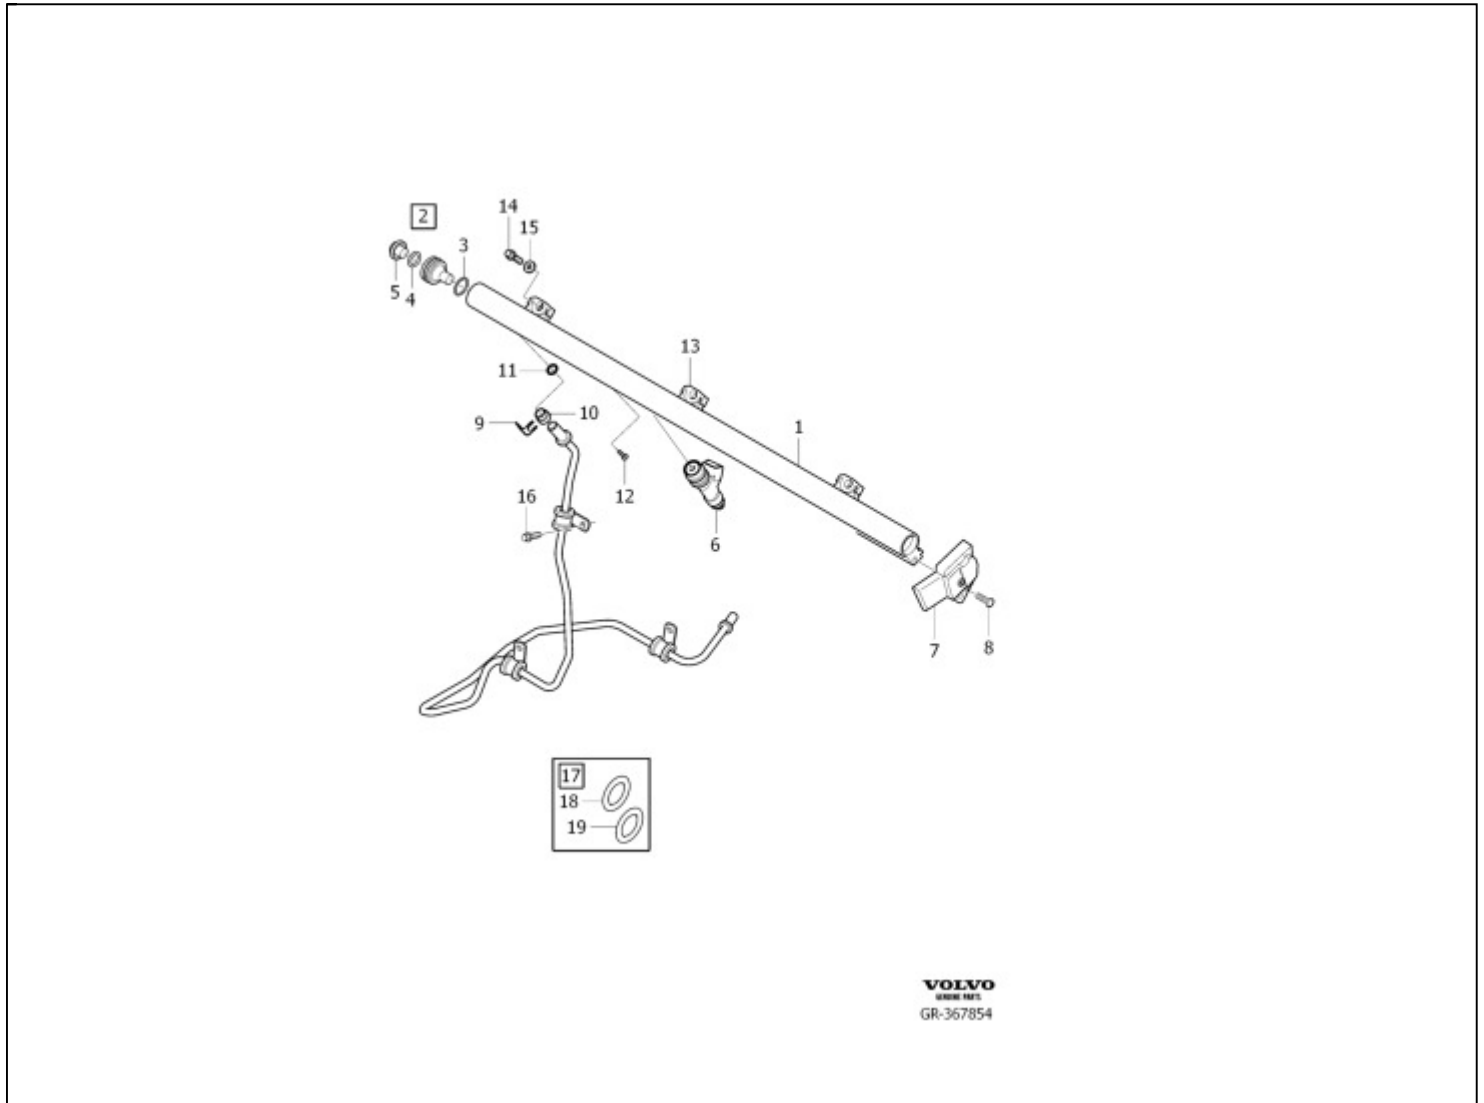

237 | Injector and high-pressure line, B6324S

Fig.	Part No.	Description	Qty.	PS
1	30757619	Fuel pipe	1	
2	30750960	Valve	1	
3	968007	O-ring	1	
4		O-ring 8x2 mm	1	NS
5		Valve cap	1	NS
6	30777501	Injector	6	
7	31272732	Pressure sensor	1	
8	986201	Six point socket screw	1	

9	30622031	Striker plate	1	
10	30677987	Spacer	1	
11	8642736	O-ring	1	
12	986197	Six point socket screw	4	
13	30750965	Spacer	1	
14	982759	Flange screw	3	
15	986479	Washer	3	
16	989852	Flange screw	3	
17	30731807	O-ring kit	1	
18		O-ring, upper	1	NS
19		O-ring, lower	1	NS
20		Fuel lines from tank to engine	0	