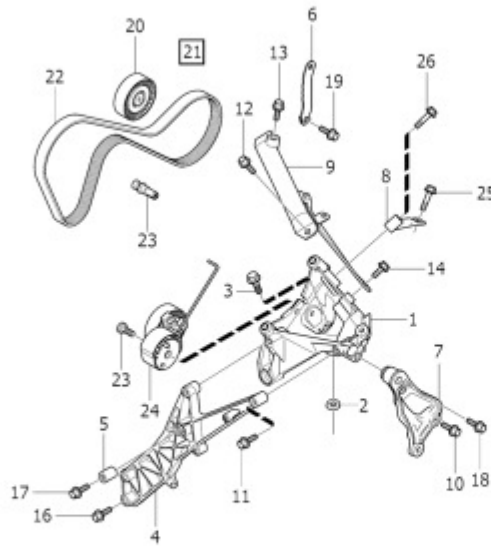

219 | Auxiliary belt drive, B6324S

VOLVO
ENGINE PARTS
GR-402935

Fig.	Part No.	Description	Qty.	PS
1	30711586	Bracket	1	
2	30777221	Washer	1	
3	988187	Flange screw M10x60	1	
4	30713299	Attaching plate	1	
5		Bushing	1	NS
6	30750836	Retainer	1	
7	30711584	Retainer	1	
8	30750806	Retainer	1	

9	30650945	Retainer CH -393235	1	
	30788268	Retainer CH 393236-	1	
10	985188	Flange screw M8x30	2	
11	985187	Flange screw M8x25	1	
12	988616	Flange screw M8x110	1	
13	988191	Flange screw M10x90	1	
14	988179	Flange screw M8x40	1	
15	985193	Flange screw	2	
16	985189	Flange screw M8x55	3	
17	988187	Flange screw M10x60	1	
18	985187	Flange screw M8x25	2	
19	985187	Flange screw M8x25	1	
20	31401193	Idler roller	1	
21	31251046	Belt, kit	1	
22	30757007	Belt	1	
23	30750804	Guide pin	1	
24	31401286	Belt tensioner	1	
25	985187	Flange screw M8x25	1	
26	988179	Flange screw M8x40	1	