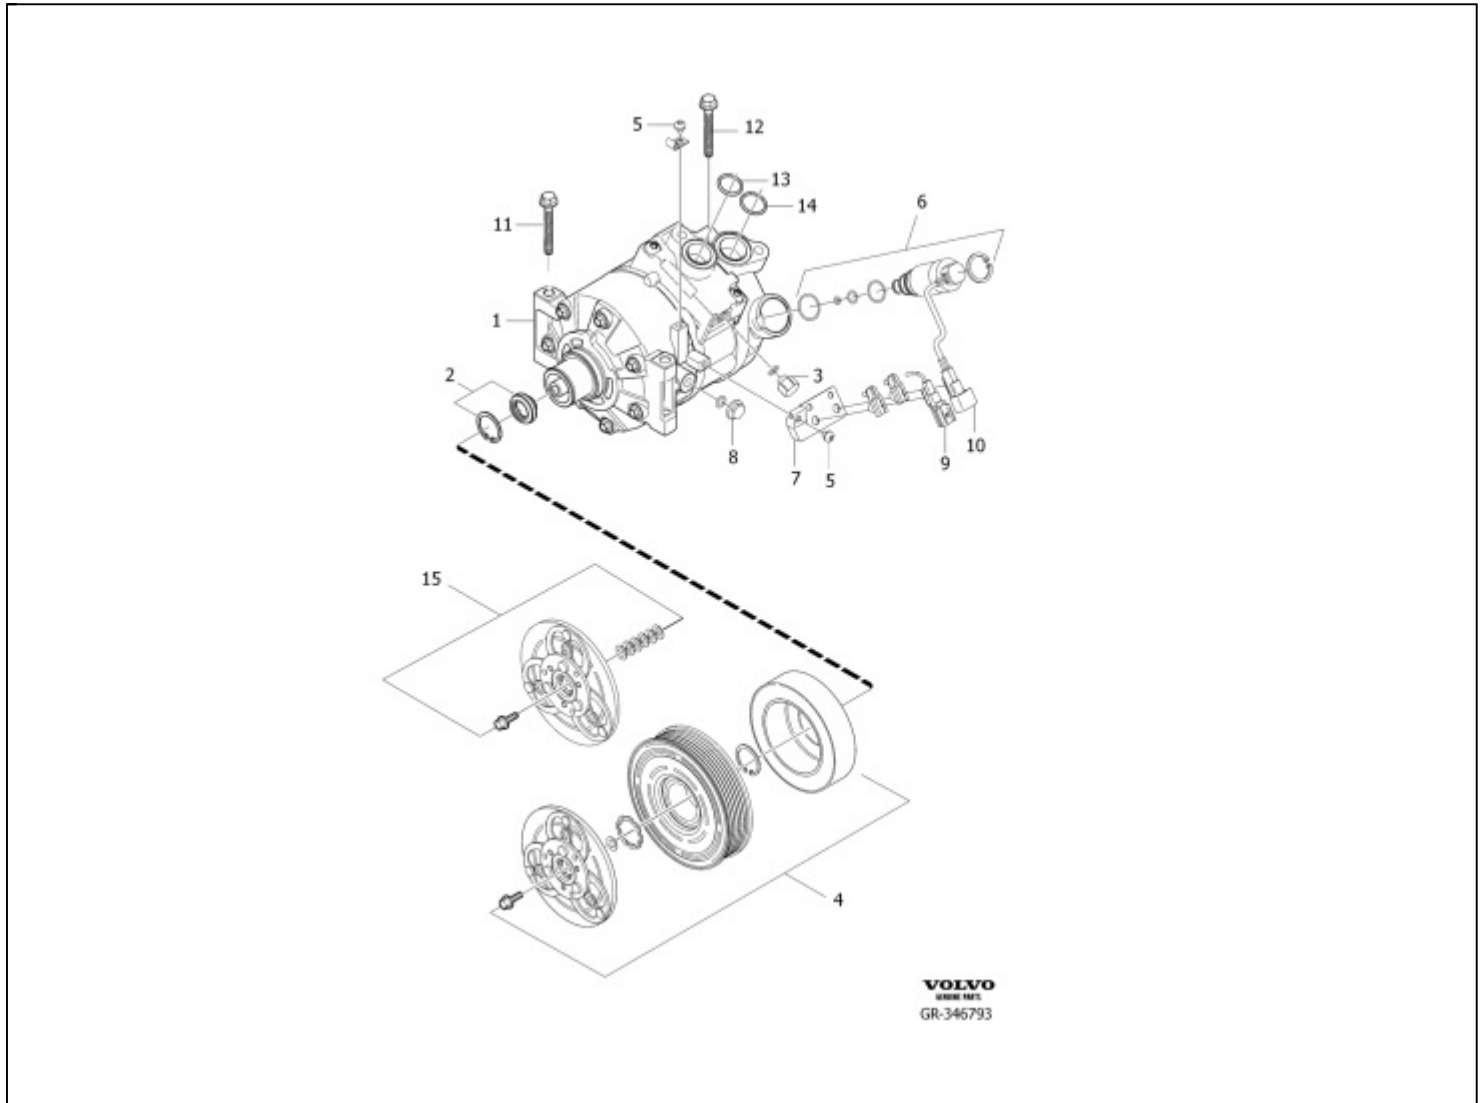

874 | Compressor, B6324S

Fig.	Part No.	Description	Qty.	PS
1	36002105	Compressor, exch CH -667922	1	EU
	36002933	Compressor, exch CH 667923-	1	EU
2	30676390	Sealing	1	
3	31101075	Valve kit	1	
4	31250665	Solenoid clutch	1	
5	986198	Six point socket screw	2	
6	31305844	Control valve CH -667922	1	

	31365093	Control valve CH 667923-, FOR 31390264, FOR 31390265, FOR 36002933	1	
7	30730982	Bracket	1	
8	30676388	Screw kit	1	
9	30656226	Housing	1	
10	30682634	Housing	1	
11	988616	Flange screw M8x110	2	
12	988595	Flange screw M8x90	1	
13	988846	O-ring 24x3 mm	1	
14	988847	O-ring 26.2x3 mm	1	
15	31332164	Kit, spacers	1	