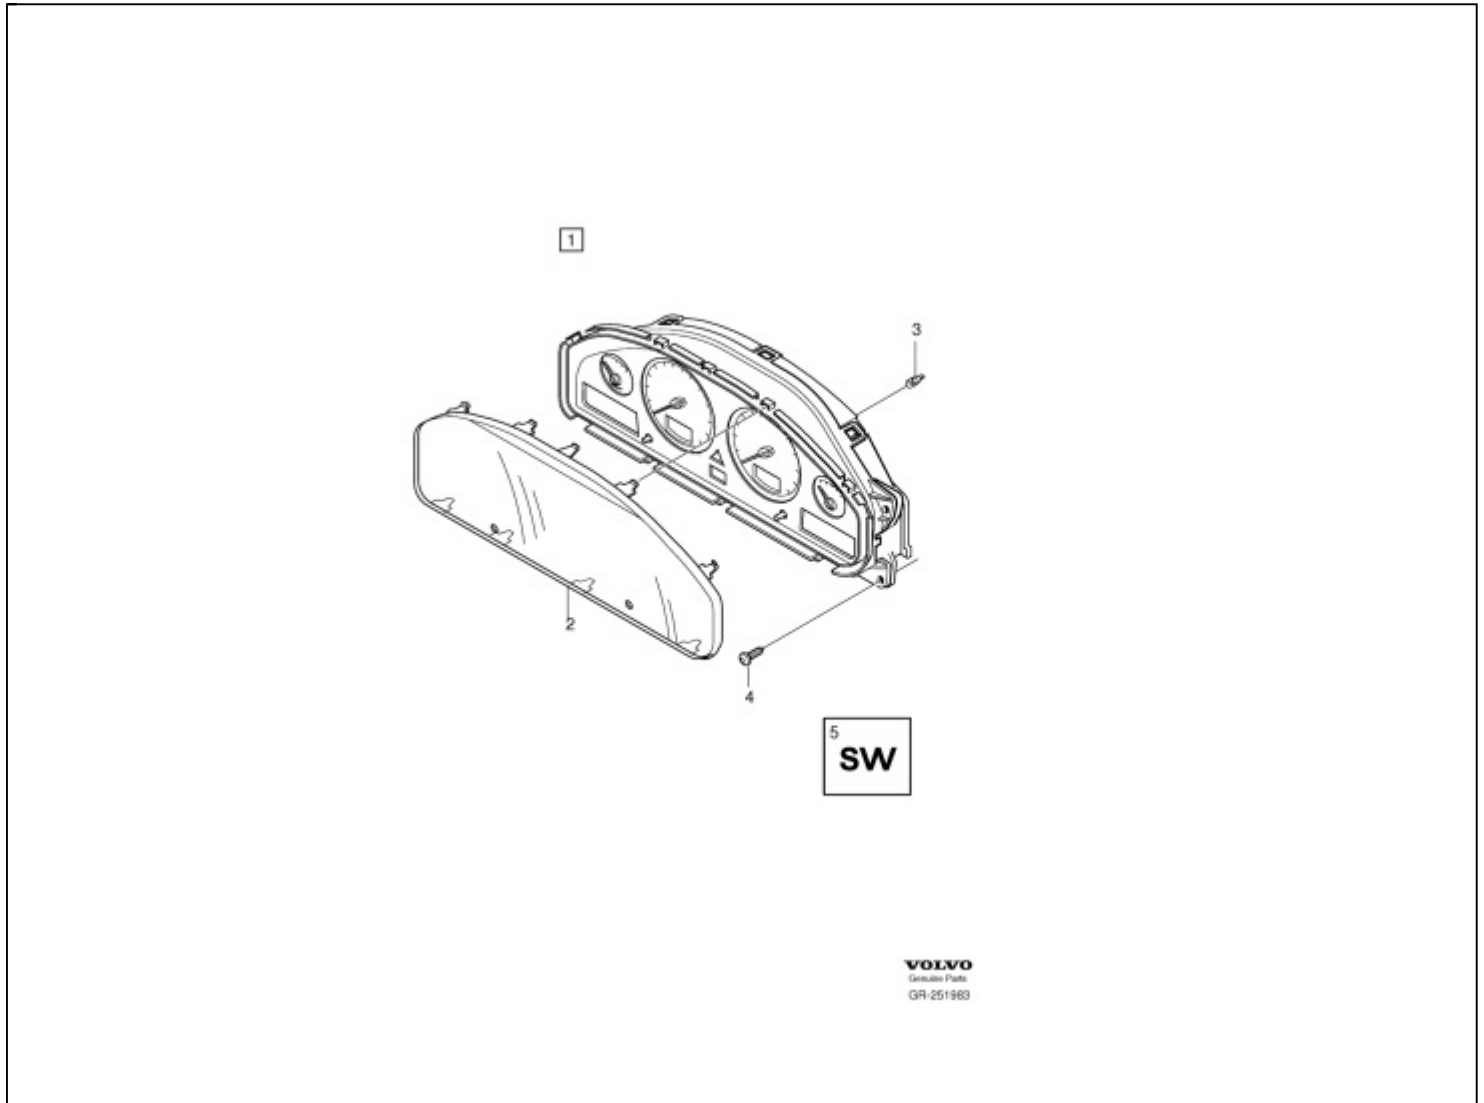

**381 | Combined instrument mph, B5254T2**

Fig.	Part No.	Description	Qty.	PS
1	36050531	Combined instrument, exch CH -223999, (US)	1	EU
	36050547	Combined instrument, exch CH 224000-532000, (US)	1	EU
	36002768	Combined instrument, exch CH 532001-568000, (US)	1	EU
	36000032	Combined instrument, exch CH 328000-532000, (US) Grey dial.	1	EU
	36002778	Combined instrument, exch CH 532001-628376, (US) Grey dial.	1	EU